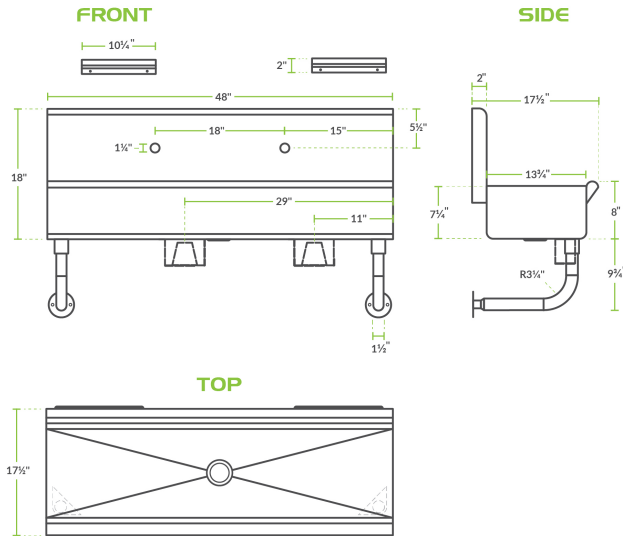

REGENCY
Tables and Sinks

Regency 48" x 17 1/2" Single-Hole Multi-Station Hand Sink with 2 Knee Operated Faucets

#600HSMK1848

Technical Data

Length	48 Inches
Width	17 1/2 Inches
Height	18 Inches
Spout Length	6 Inches
Bowl Depth	8 Inches
Backsplash Height	10 Inches
Faucet Height	9 1/2 Inches
Bowl Front to Back	13 3/4 Inches
Bowl Left to Right	48 Inches
Color	Silver

Certifications

1/2" Water Connection

Technical Data

Faucet Centers	Single
Features	Faucet Included Hands Free Knee Pedal Multi-Station
Flow Rate	2 GPM
Gauge	16 Gauge
Installation Type	Wall Mounted
Material	Stainless Steel
Nozzle Spread	6 Inches
Number of Compartments	1 Compartment
Number of Drainboards	None
Number of Faucets	2 Faucets
Spout Clearance	5 Inches
Spout Type	Gooseneck
Stainless Steel Type	Type 304
Temperature Rating	140 Degrees Fahrenheit
Type	Hand Sinks
Water Inlet Size	1/2 Inches

Plan View

Notes & Details

Ensure that your hands-free hand washing sink is ready for use with this Regency multi-station hand sink for 2 faucets! Made of rugged 16 gauge type 304 stainless steel, the sink is not only rust- and corrosion-resistant, it's extremely durable and built for everyday commercial use. This wall mounted sink station includes 2 sets of holes for single-hole faucets. The spacious 8" deep sink bowl is designed to accommodate multiple users for handwashing applications, making it so employees don't have to wait their turn to clean up.

For ease of use on day one, 2 wall mount hand sink faucets with 6" gooseneck spout are included. The 9 1/2" tall, swivel design of the faucets provide plenty of clearance for comfortable hand washing, and the durable, chrome-plated brass construction ensures longevity. Plus, the faucets have single, 1/2" NPT female inlets that install directly to your sink's water line.