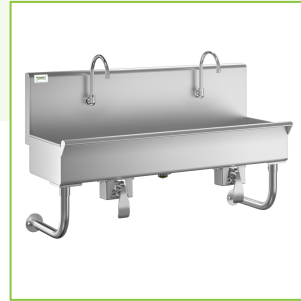

REGENCY
Tables and Sinks

Regency 48" x 17 1/2" Single-Hole Multi-Station Hand Sink with 2 Knee Operated Faucets

#600HSMK1848

Technical Data

Length	48 Inches
Width	17 1/2 Inches
Height	18 Inches
Spout Length	6 Inches
Bowl Depth	8 Inches
Backsplash Height	10 Inches
Faucet Height	9 1/2 Inches
Bowl Front to Back	13 3/4 Inches
Bowl Left to Right	48 Inches
Color	Silver

Features

- Rugged 16 gauge type 304 stainless steel sink and solid chrome-plated brass faucet built for long life
- Sink punched with 2 sets of single-holes for wall mounted faucets
- Faucets designed with 6" gooseneck spouts for excellent clearance
- Knee pedal operation makes unit hands-free, improving sanitation
- Kit includes hand sink, faucets, single pedal knee valves, and knee valve brackets

Certifications

1/2" Water Connection

Technical Data

Faucet Centers	Single
Features	Faucet Included Hands Free Knee Pedal Multi-Station
Flow Rate	2 GPM
Gauge	16 Gauge
Installation Type	Wall Mounted
Material	Stainless Steel
Nozzle Spread	6 Inches
Number of Compartments	1 Compartment
Number of Drainboards	None
Number of Faucets	2 Faucets
Spout Clearance	5 Inches
Spout Type	Gooseneck
Stainless Steel Type	Type 304
Temperature Rating	140 Degrees Fahrenheit
Type	Hand Sinks
Water Inlet Size	1/2 Inches

Plan View

Notes & Details

Ensure that your hands-free hand washing sink is ready for use with this Regency multi-station hand sink for 2 faucets! Made of rugged 16 gauge type 304 stainless steel, the sink is not only rust- and corrosion-resistant, it's extremely durable and built for everyday commercial use. This wall mounted sink station includes 2 sets of holes for single-hole faucets. The spacious 8" deep sink bowl is designed to accommodate multiple users for handwashing applications, making it so employees don't have to wait their turn to clean up.