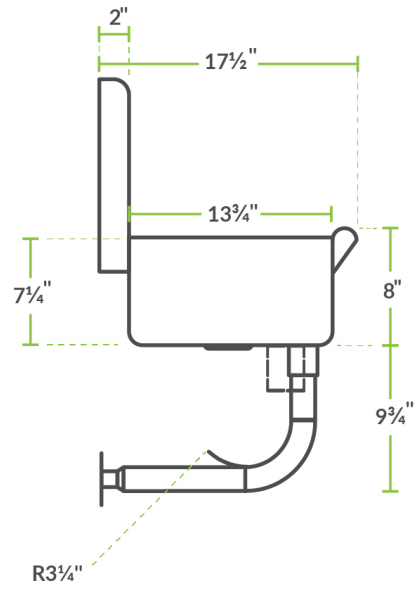

### Technical Data

Length	24 Inches
Width	17 1/2 Inches
Height	20 Inches
Spout Length	6 Inches
Bowl Depth	8 Inches
Backsplash Height	10 Inches
Faucet Height	9 1/2 Inches
Bowl Front to Back	13 3/4 Inches
Bowl Left to Right	24 Inches
Color	Silver

### Certifications

1/2" Water Connection

## Technical Data

Faucet Centers	Single
Features	Faucet Included Hands Free Knee Pedal Multi-Station
Flow Rate	2 GPM
Gauge	16 Gauge
Installation Type	Wall Mounted
Material	Stainless Steel
Nozzle Spread	6 Inches
Number of Compartments	1 Compartment
Number of Drainboards	None
Number of Faucets	1 Faucets
Spout Clearance	5 Inches
Spout Type	Gooseneck
Stainless Steel Type	Type 304
Temperature Rating	140 Degrees Fahrenheit
Type	Hand Sinks
Water Inlet Size	1/2 Inches

Plan View

FRONT

SIDE

TOP