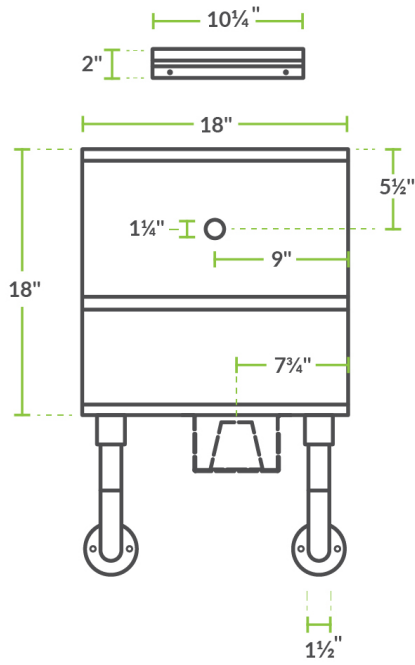

### Technical Data

Length	24 Inches
Width	17 1/2 Inches
Height	20 Inches
Spout Length	6 Inches
Bowl Depth	8 Inches
Backsplash Height	10 Inches
Faucet Height	9 1/2 Inches
Bowl Front to Back	13 3/4 Inches
Bowl Left to Right	24 Inches
Color	Silver

### Certifications

1/2" Water Connection

## Technical Data

Faucet Centers	Single
Features	Faucet Included Hands Free Knee Pedal Multi-Station
Flow Rate	2 GPM
Gauge	16 Gauge
Installation Type	Wall Mounted
Material	Stainless Steel
Nozzle Spread	6 Inches
Number of Compartments	1 Compartment
Number of Drainboards	None
Number of Faucets	1 Faucets
Spout Clearance	5 Inches
Spout Type	Gooseneck
Stainless Steel Type	Type 304
Temperature Rating	140 Degrees Fahrenheit
Type	Hand Sinks
Water Inlet Size	1/2 Inches

Plan View

FRONT

SIDE

TOP