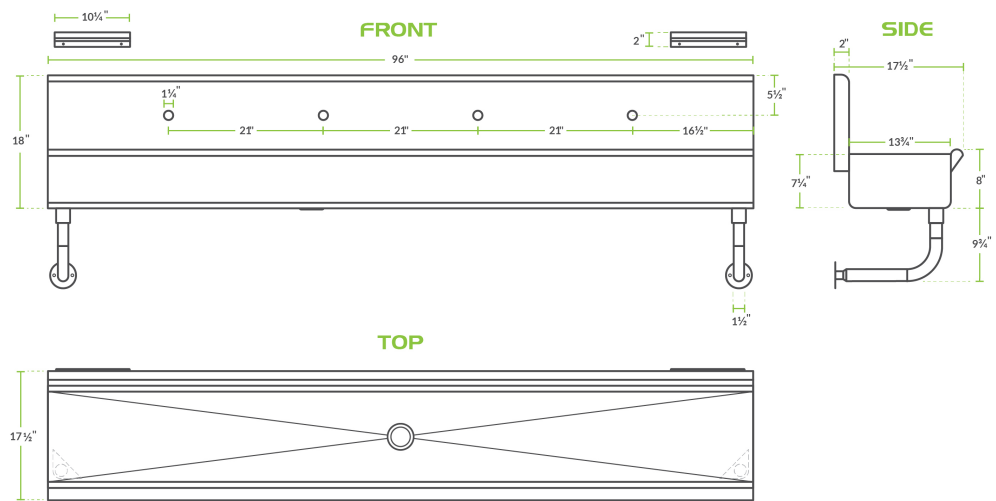

Technical Data

Faucet Centers	Single
Features	Multi-Station
Gauge	16 Gauge
Installation Type	Wall Mounted
Material	Stainless Steel
Number of Compartments	1 Compartment
Number of Drainboards	None
Stainless Steel Type	Type 304
Type	Hand Sinks

Plan View

Notes & Details

Maintain a sanitary environment in your auto garage, distribution center, or manufacturing facility by giving your employees a convenient way to quickly wash their hands with this Regency multi-station hand sink for 4 faucets! Made of rugged 16 gauge type 304 stainless steel, this sink is not only rust- and corrosion-resistant, it's extremely durable and built for everyday commercial use.

Perfect for industrial applications, the advantage of a multi-station sink is that employees don't have to wait their turn to clean up. Multiple faucets and an extra wide sink bowl mean that more than one person can use the sink at a time, which in turn guarantees your employees will be more likely to wash their hands when they don't have to wait in line. This helps to maintain cleanliness in your business and prevent the spread of germs, keeping your employees healthy.

This wall mounted sink station includes 4 sets of holes for 4 single inlet faucets (sold separately). Installing Regency wall mounted gooseneck faucets would be the perfect addition to this sink, as the gooseneck shape provides the right amount of clearance for handwashing. Likewise, the spacious 8" deep sink bowl is designed to accommodate multiple users for handwashing applications.

Designed for wall mounting, this sink includes (2) 1 5/8" tubular wall brackets and 2 stainless steel Z brackets. Installation is simple and the wall brackets ensure that the sink is stable and fully supported while allowing full clearance underneath. A 10" high back splash protects your walls from splashing and water damage, and a 3 1/2" drain basket keeps your drains clog-free. For safety, the outer edge of the sink bowl is curled under to eliminate any sharp edges.