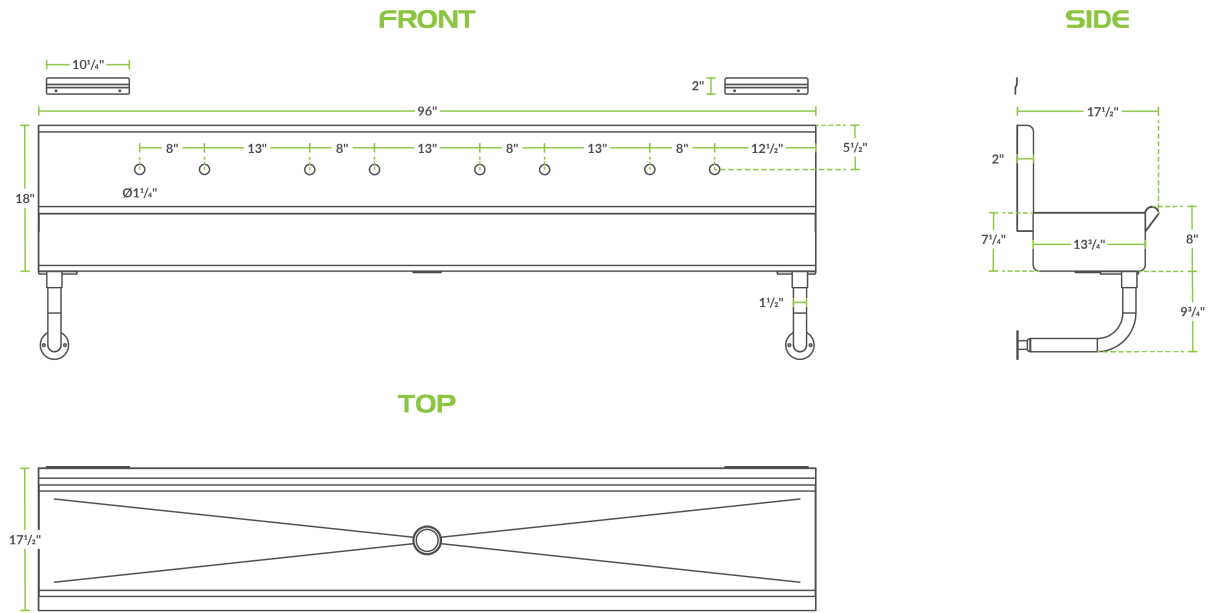

Technical Data

Faucet Centers	8 Inches
Features	Multi-Station
Gauge	16 Gauge
Installation Type	Wall Mounted
Material	Stainless Steel
Number of Compartments	1 Compartment
Number of Drainboards	None
Stainless Steel Type	Type 304
Type	Hand Sinks

Plan View