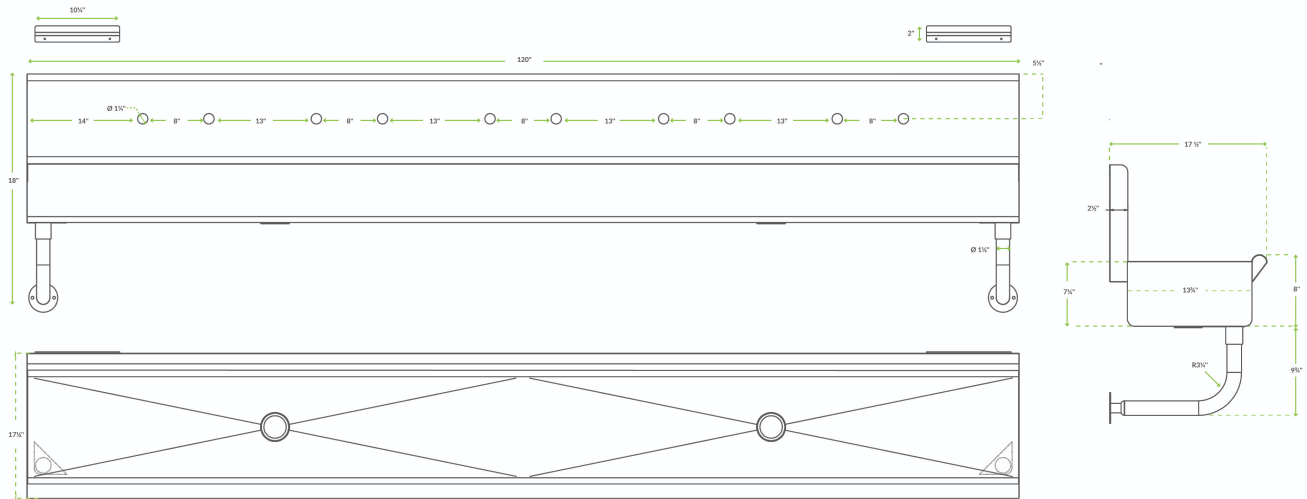

REGENCY
Tables and Sinks

Regency 120" x 17 1/2" Multi-Station Hand Sink for 5 Wall Mounted Faucets

#600HSMS18120

Technical Data

Length	120 Inches
Width	17 1/2 Inches
Bowl Depth	8 Inches
Backsplash Height	10 Inches
Basket Drain Size	3 1/2 Inches
Bowl Left to Right	120 Inches
Color	Silver
Drain Outlet Size	1 1/2 Inches
Faucet Centers	8 Inches
Features	Multi-Station

Features

- Made from rugged 16 gauge type 304 stainless steel
- Punched with 5 sets of 8" centers for wall mounted faucets (sold separately)
- Features an 8" deep bowl with a 1 1/2" IPS connection and 3 1/2" drain basket
- 10" high backsplash protects walls from spills or water damage
- 1 5/8" tubular wall brackets and 2 stainless steel z brackets make installation a breeze

Technical Data

Gauge	16 Gauge
Installation Type	Wall Mounted
Material	Stainless Steel
Number of Compartments	1 Compartment
Number of Drainboards	None
Stainless Steel Type	Type 304
Type	Hand Sinks

Plan View

This wall mounted sink station includes 5 sets of holes punched on 8" centers, with each center faucet hole measuring 1 1/4" in diameter, allowing you to add five faucets of your choosing (sold separately). Installing Regency wall mounted gooseneck faucets would be the perfect addition to this sink as the gooseneck shape provides the right amount of clearance for handwashing. Likewise, the spacious 8" deep sink bowl is designed to accommodate multiple users for handwashing applications.