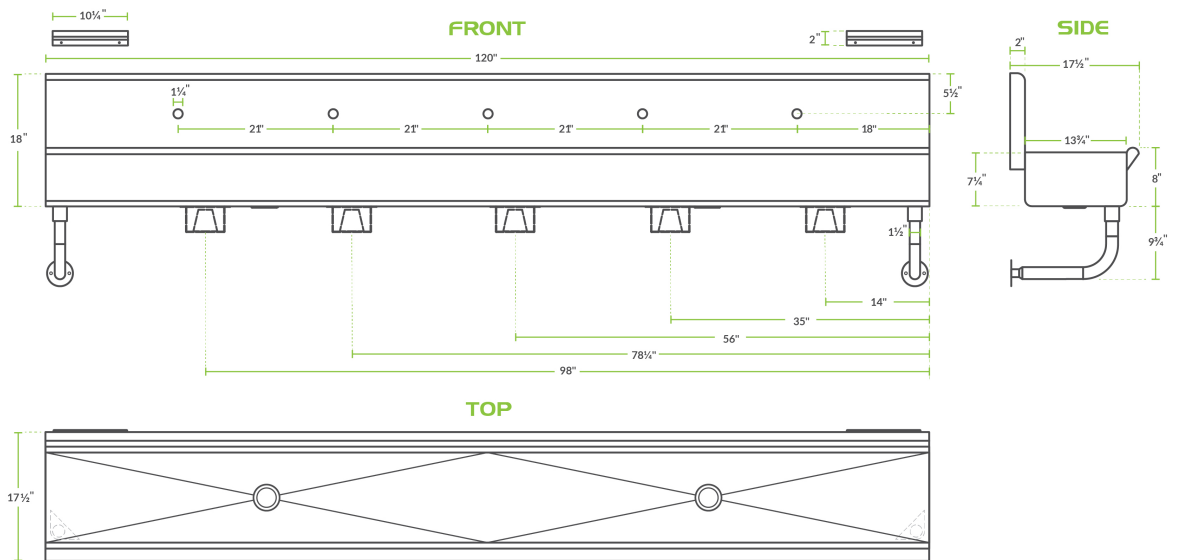

### Technical Data

Length	120 Inches
Width	17 1/2 Inches
Spout Length	6 Inches
Bowl Depth	8 Inches
Backsplash Height	10 Inches
Faucet Height	9 1/2 Inches
Bowl Left to Right	120 Inches
Color	Silver
Faucet Centers	Single
Flow Rate	2 GPM

### Certifications

1/2" Water Connection

## Technical Data

Features	Faucet Included Hands Free Knee Pedal Multi-Station
Gauge	16 Gauge
Installation Type	Wall Mounted
Material	Stainless Steel
Nozzle Spread	6 Inches
Number of Compartments	1 Compartment
Number of Drainboards	None
Number of Faucets	5 Faucets
Spout Clearance	5 Inches
Spout Type	Gooseneck
Stainless Steel Type	Type 304
Temperature Rating	140 Degrees Fahrenheit
Type	Hand Sinks
Water Inlet Size	1/2 Inches

## Plan View