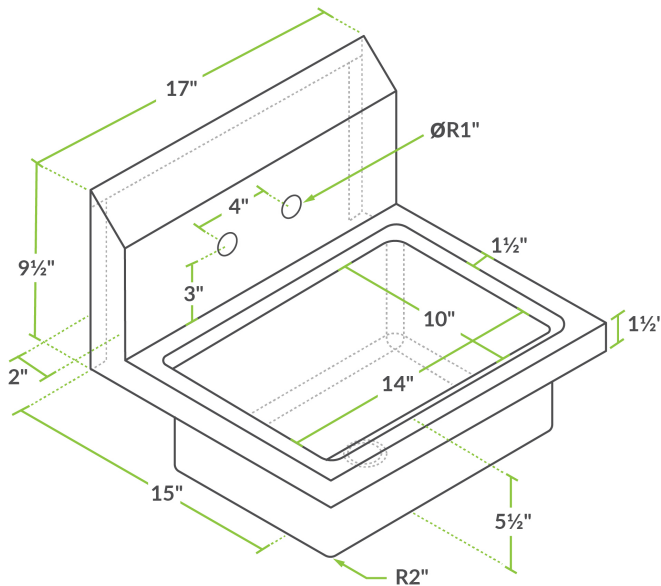

REGENCY
Tables and Sinks

Regency Top Mounted Paper Towel and Soap Dispenser for 17" Wide Hand Sinks

#600HS17TDSD

Technical Data

Width	17 Inches
Depth	6 Inches
Height	18 Inches
Color	Silver
Dispenser Type	Folded
Features	Soap Dispenser
Installation Type	Wall Mounted
Material	Stainless Steel

Features

- Durable 18-gauge type 304 stainless steel construction
- Pairs with a Regency 17" wide hand sink
- Keeps paper towels and soap conveniently accessible
- Includes mounting hardware for self-installation
- Set includes a Lavex surface-mounted paper towel dispenser and Lavex vertical liquid soap dispenser

Technical Data

Shape	Rectangle
Style	C-Fold
Type	Dispenser Kits

Plan View

Notes & Details

This Regency top mounted paper towel and soap dispenser is a functional, yet attractive addition to your commercial restroom. This piece is made of durable 18-gauge type 304 stainless steel for long-lasting use. It is designed to pair with your Regency 17" wide hand sink for convenient use.

This dispenser features a Lavex stainless steel 200 c-fold or 275 multifold surface-mounted paper towel dispenser and a Lavex vertical liquid soap dispenser. A front viewing slotting serves as an indicator for the towel level inside the dispenser, allowing your staff see at a glance when it's time for a refill. This dispenser holds enough towels that you can stay focused on other tasks and not have to constantly worry about refilling it. This towel dispenser comes with a key so that you can lock it and restrict access. It's a useful feature for all applications, but particularly in ones where damage or risk of tampering is a concern. It also includes mounting hardware for easy installation.