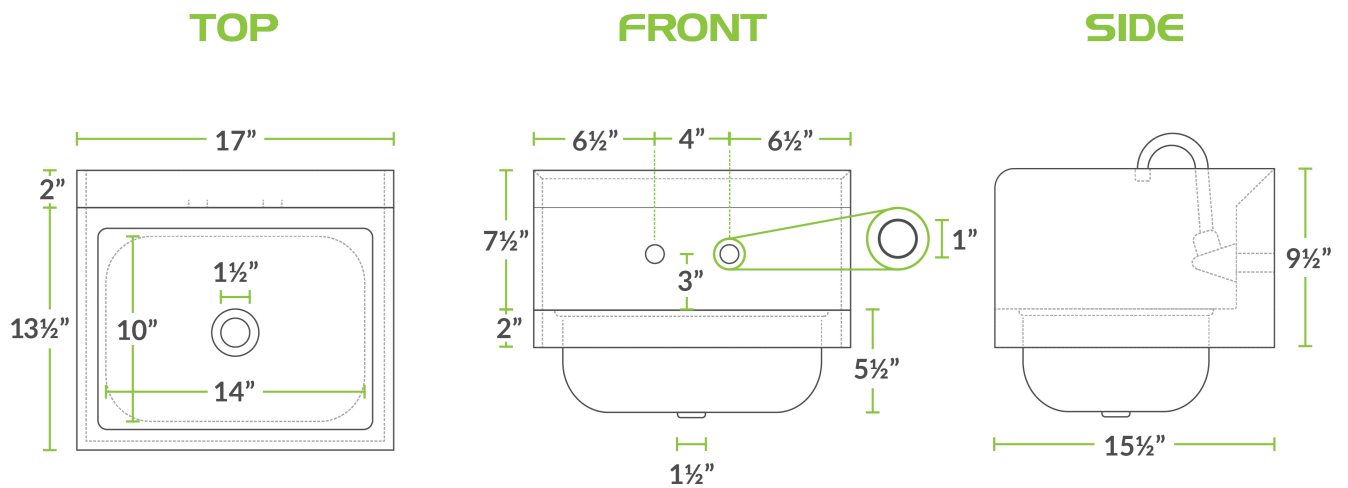

### Technical Data

Length	17 Inches
Width	15 1/2 Inches
Height	13 1/2 Inches
Bowl Depth	5 1/2 Inches
Backsplash Height	8 Inches
Bowl Front to Back	10 Inches
Bowl Left to Right	14 Inches
Color	Silver
Flow Rate	2 GPM
Gauge	20 Gauge

### Features

- 8" gooseneck faucet and 1 1/2" IPS drain baskets included
- 18 gauge type 304 stainless steel side splash and a wall mounted clip
- 20 gauge type 304 stainless steel, with a brushed finish
- Holes punched on 4" centers
- Single 14" x 10" x 5 1/2" bowl and 8" backsplash

## Plan View

## Notes & Details

Keep your restaurant up to code without sacrificing space with this hand sink with a right side splash. Suitable for wall or surface mounting, this sink comes standard with a single 14" x 10" x 5 1/2" bowl and 8" high back and side splash. Additionally, this handsink has two holes punched on 4" centers to accept its included Regency 8" gooseneck faucet.