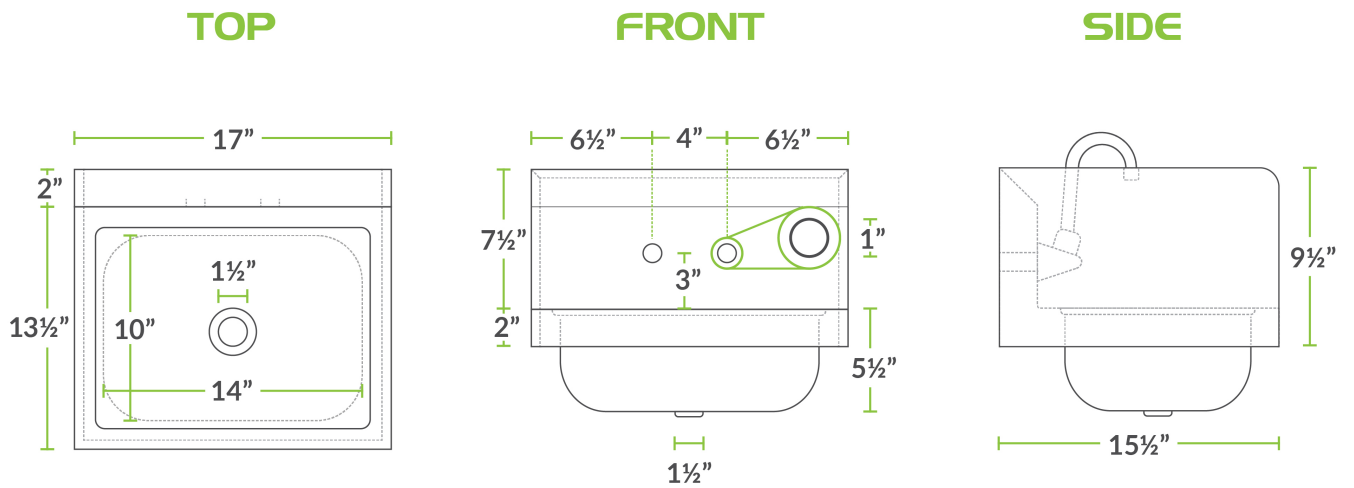

Regency 17" x 15" Wall Mounted Hand Sink with Gooseneck Faucet and Left Side Splash

#600HS17SPLFT

Technical Data

Length	17 Inches
Width	15 1/2 Inches
Height	13 1/2 Inches
Bowl Depth	5 1/2 Inches
Backsplash Height	8 Inches
Bowl Front to Back	10 Inches
Bowl Left to Right	14 Inches
Color	Silver
Flow Rate	2 GPM
Gauge	20 Gauge

Features

- 8" gooseneck faucet and 1 1/2" IPS drain baskets included
- 18 gauge type 304 stainless steel side splash and a wall mounted clip
- 20 gauge type 304 stainless steel, with a shiny finish
- Holes punched on 4" centers
- Single 14" x 10" x 5 1/2" bowl and 8" backsplash

Plan View

Notes & Details

Keep your restaurant up to code without sacrificing space with this hand sink with a left side splash. Suitable for wall or surface mounting, this sink comes standard with a single 14" x 10" x 5 1/2" bowl and 8" high back and side splash. Additionally, this hand sink has two holes punched on 4" centers to accept its included Regency 8" gooseneck faucet.