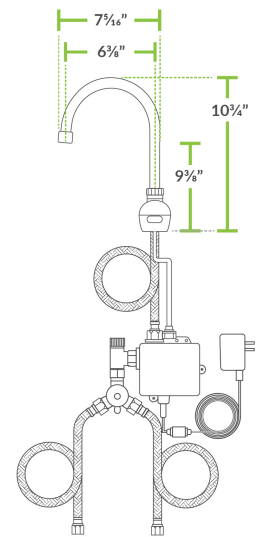

FAUCET

Notes & Details

Perfect for any commercial dining setting, this Regency wall mounted hand sink with T&S automatic faucet is a versatile unit that cleans hands thoroughly and efficiently. Hands-free operation is possible thanks to a built-in infrared sensor that detects the user's presence and will immediately turn on a water supply that's pre-mixed at a desired temperature. This unique feature allows for unparalleled convenience, as well as increased sanitation measures for your employees and operation as a whole.

This sink boasts a 6 3/8" standard electronic gooseneck faucet that comes splash-mounted, along with a spout, solenoids, and all the required hardware for installation. All sinks have a large, liberal radius with minimum dimensions of 2" and are rectangular in design for increased capacity. For greater stability and increased installation ease, a keyhole wall mount bracket can be found on the unit's rear. 20 gauge stainless steel construction adds extended durability, while also making the sink easy to clean.

The Regency wall mounted hand sink with T&S automatic faucet includes a drain basket and 84" long power cord with adapter. This unit operates on a 120V electrical connection or with (4) AA batteries.