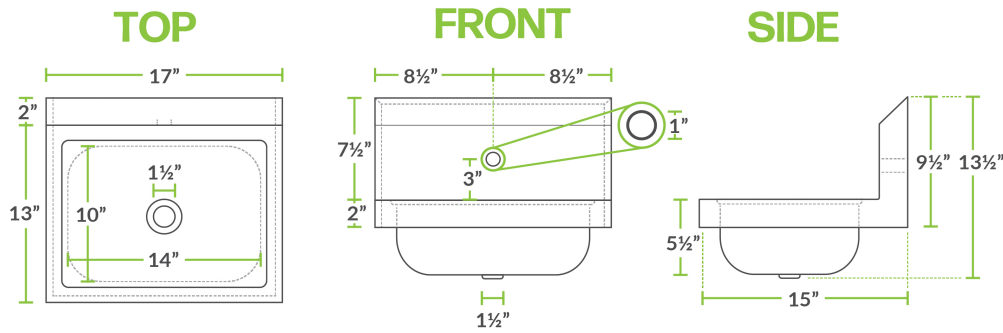

### Technical Data

Length	17 Inches
Width	15 Inches
Height	13 1/2 Inches
Spout Length	6 3/8 Inches
Bowl Depth	5 Inches
Faucet Height	10 3/4 Inches
Spout Height	10 3/4 Inches
Bowl Front to Back	10 Inches
Bowl Left to Right	14 Inches
Faucet Centers	Single

### Features

- 10 3/4" electronic gooseneck faucet with infrared sensor for hands-free operation
- 20 gauge type 304 stainless steel construction
- Splash-mounted design
- Includes drain basket, spout, solenoids, and all mounting hardware
- Requires 120V electrical connection or (4) AA batteries

## Technical Data

Features	Faucet Included Flex Inlets Included Hands Free NSF Listed
Flow Rate	2.2 GPM
Gauge	20 Gauge
Installation Type	Wall Mounted
Material	Brass
Number of Compartments	1 Compartment
Number of Faucets	1 Faucets
Spout Clearance	6 3/8 Inches
Spout Type	Gooseneck
Stainless Steel Type	Type 304
Type	Hand Sinks

## Plan View