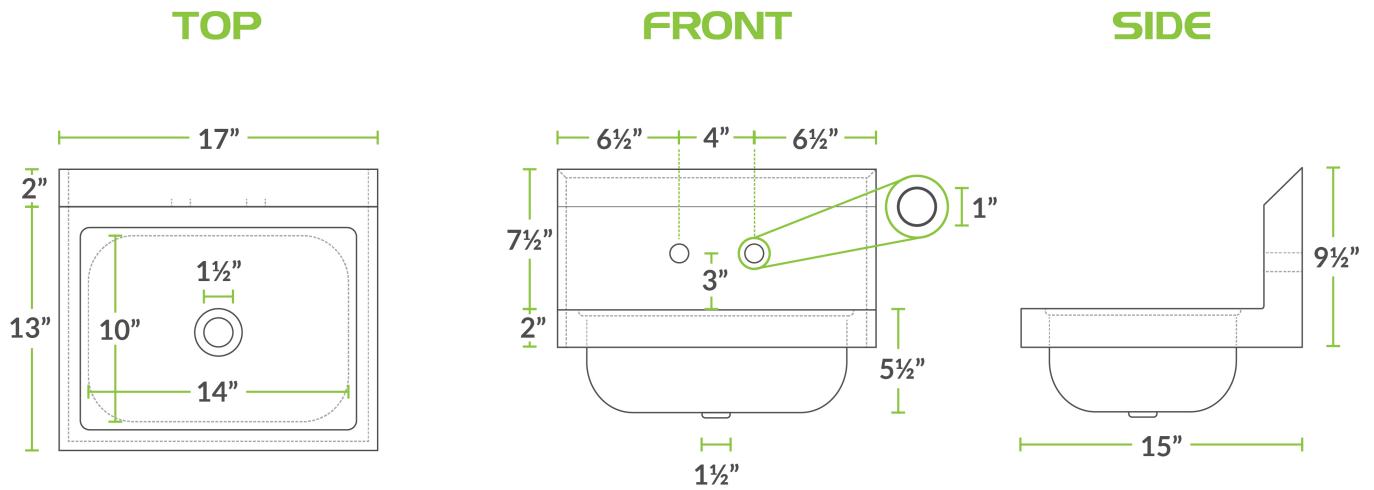

### Technical Data

Length	17 Inches
Width	15 Inches
Height	15 Inches
Bowl Depth	5 Inches
Bowl Front to Back	10 Inches
Bowl Left to Right	14 Inches
Faucet Centers	4 Inches
Features	Massachusetts Accepted Plumbing Product NSF Listed
Gauge	20 Gauge

### Features

- Single deep drawn 10" x 14" x 5" sink bowl with 9 1/2" backsplash
- Perfect for hand washing throughout the workday
- 20-gauge, 304 stainless steel
- Includes 1 1/2" IPS drain basket and 18-gauge, type 304 stainless steel clip for mounting
- Holes punched on 4" centers

## Plan View