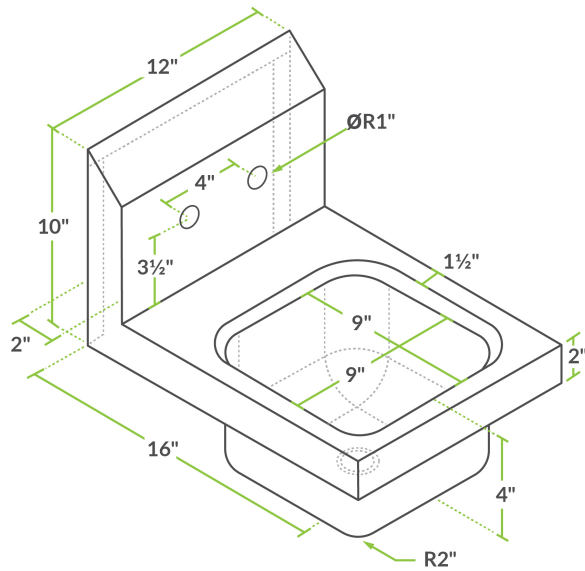

REGENCY
Tables and Sinks

Regency Top Mounted Paper Towel Dispenser for 12" Wide Hand Sinks

#600HS12TD

Technical Data

Width	12 Inches
Depth	6 Inches
Height	18 Inches
Color	Silver
Dispenser Type	Folded
Installation Type	Wall Mounted
Material	Stainless Steel
Shape	Rectangle
Style	C-Fold
Type	Dispenser Kits

Features

- Durable 18-gauge type 304 stainless steel construction
- Pairs with a Regency 12" wide hand sink
- Keeps paper towels conveniently accessible
- Includes mounting hardware for self-installation
- Viewing slot makes it easy to see the paper towel level

Plan View

Notes & Details

This Regency top mounted paper towel dispenser is a functional, yet attractive addition to your commercial restroom. This piece is made of durable 18-gauge type 304 stainless steel for long-lasting use. It is designed to pair with your Regency 12" wide hand sink for convenient use.

This set features a Lavex stainless steel 200 c-fold or 275 multifold surface-mounted paper towel dispenser. A front viewing slot serves as an indicator for the towel level inside the dispenser, allowing your staff see at a glance when it's time for a refill. This dispenser holds enough towels that you can stay focused on other tasks and not have to constantly worry about refilling it. This towel dispenser comes with a key so that you can lock it and restrict access. It's a useful feature for all applications, but particularly in ones where damage or risk of tampering is a concern. It also includes mounting hardware for easy installation.