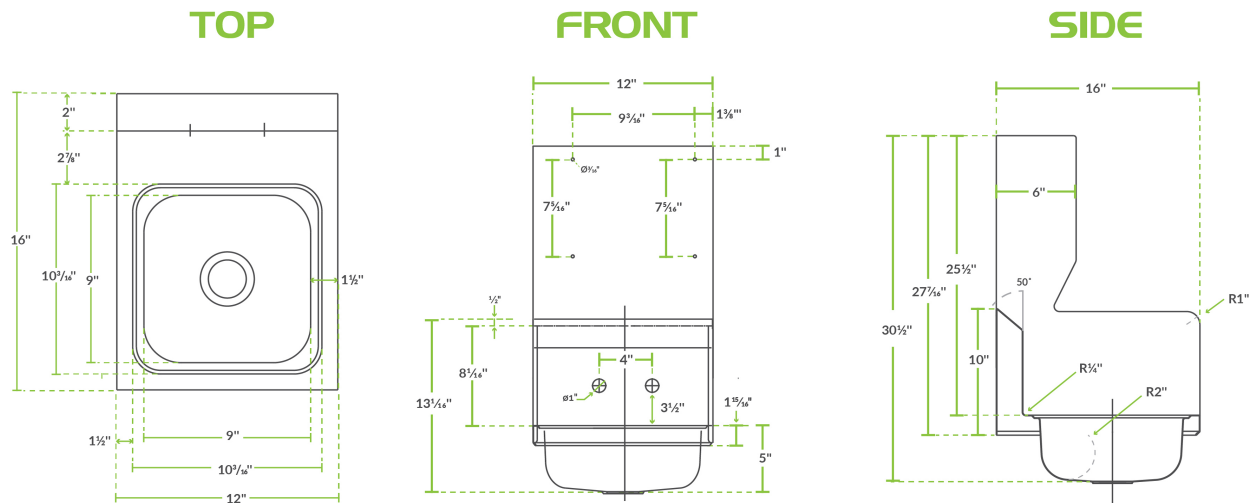

REGENCY
Tables and Sinks

Regency 12" x 16" Wall Mounted Hand Sink with Side Splashes and Top Mounted Paper Towel

#600HS12SPDST

Technical Data

Length	12 Inches
Width	16 Inches
Height	30 1/2 Inches
Bowl Depth	4 Inches
Basket Drain Size	1 1/2 Inches
Bowl Front to Back	9 Inches
Bowl Left to Right	9 Inches
Color	Silver
Faucet Centers	4 Inches
Gauge	18 - 20 Gauge

Features

- 1 1/2" IPS drain baskets included
- 18-gauge type 304 stainless steel side splashes and a wall mounted clip
- 20-gauge type 304 stainless steel
- Single 9" x 9" x 4" bowl
- Features a welded top mounted paper towel dispenser

Certifications

NSF Listed

1/2" Water Connection

Technical Data

Features	Massachusetts Accepted Plumbing Product NSF Listed Paper Towel Dispenser Side Splashes
Installation Type	Wall Mounted
Material	Stainless Steel
Stainless Steel Type	Type 304
Type	Hand Sinks
Water Inlet Size	1/2 Inches

Plan View

Notes & Details

Keep your restaurant up to code without sacrificing space with this Regency hand sink with side splashes. Each sink comes standard with a single 9" x 9" x 4" bowl and 8" high side splashes. Additionally, this hand sink has two holes punched on 4" centers. This sink offers an economical, 20-gauge type 304 stainless steel construction along its top and bowl, in addition to 18-gauge type 304 stainless steel side splashes and a wall mounted clip. It comes standard with a 1 1/2" IPS drain basket.