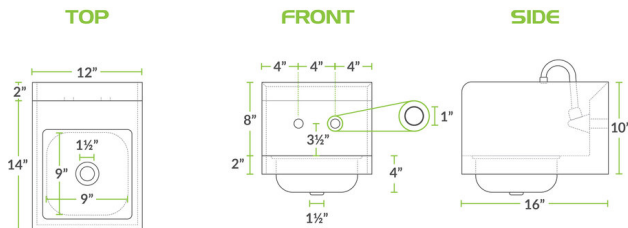

Regency 12" x 16" Wall-Mount Hand Sink with 1.2 GPM Gooseneck Faucet and Side Splashes

#600HS12SPC

Technical Data

Length	12 Inches
Width	16 Inches
Height	12 Inches
Spout Length	3 1/2 Inches
Bowl Depth	4 Inches
Backsplash Height	8 Inches
Faucet Height	8 Inches
Assembly Options	Assembly Required
Backsplash	With Backsplash
Bowl Front to Back	9 Inches

Features

- Durable 20 gauge type 304 stainless steel top, bowl, and backsplash
- Includes 8" swivel gooseneck faucet with 1.2 GPM flow rate and mounting bracket
- 9" x 9" bowl with 4" depth and 1 1/2" IPS drain basket
- 8" high backsplash with 18 gauge steel side splashes
- Ideal for handwashing in lower-volume kitchens

Certifications

1/2" Water Connection

NSF Certified

Technical Data

Bowl Left to Right	9 Inches
Faucet Centers	4 Inches
Features	NSF Certified Side Splashes
Flow Rate	1.2 GPM
Gauge	18 - 20 Gauge
Included	Faucet
Installation Type	Wall Mounted
Material	Stainless Steel
Number of Compartments	1 Compartment
Number of Drainboards	None
Number of Faucets	1 Faucets
Spout Type	Gooseneck
Stainless Steel Type	Type 304
Type	Hand Sinks Wall Mount Sinks
Water Inlet Size	1/2 Inches

Plan View

Notes & Details

Stay up to code in your commercial kitchen with this Regency wall-mount hand sink with a gooseneck faucet! This sink features a 9" x 9" bowl with a 4" depth and a convenient 8" high backsplash with side splashes that allow you to place the sink close to work counters and other high-traffic areas without the worry of splashing or water damage. This compact sink is easy to clean, and it fits in tight spaces. It also securely attaches to the wall to open up floor space for other uses. The included wall-mount bracket ensures an efficient installation process. Additional installation hardware is sold separately. This sink's simple, attractive design encourages cleanliness in your commercial kitchen, making this item ideal for use in restaurants, bars, and cafes.