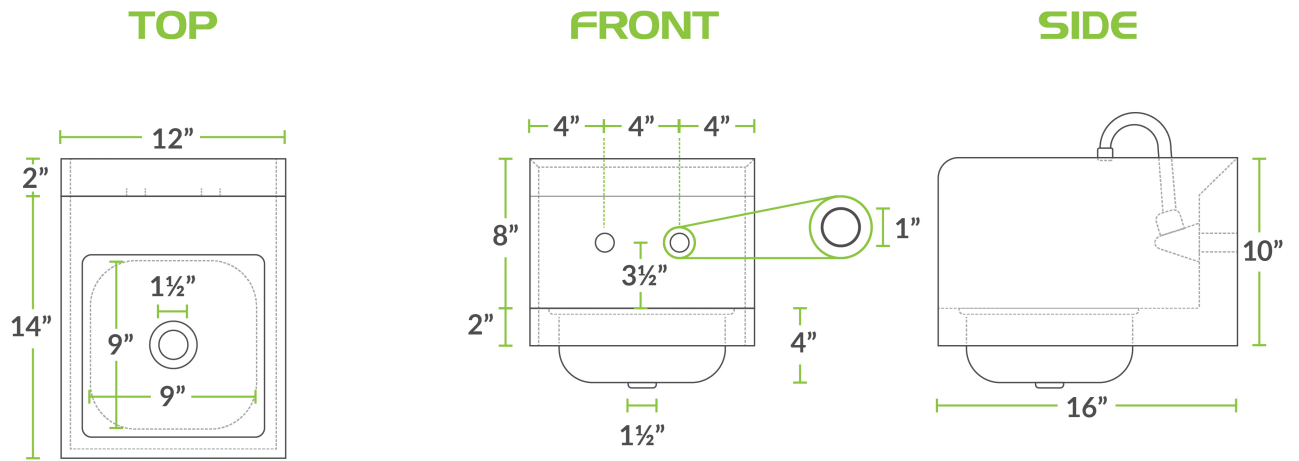

REGENCY
Tables and Sinks

Regency 12" x 16" Wall Mounted Hand Sink with Gooseneck Faucet and Side Splash

#600HS12SP

Technical Data

Length	12 Inches
Width	16 Inches
Height	12 Inches
Bowl Depth	4 Inches
Faucet Height	8 Inches
Bowl Front to Back	9 Inches
Bowl Left to Right	9 Inches
Faucet Centers	4 Inches
Flow Rate	2 GPM
Gauge	20 Gauge

Features

- 8" gooseneck faucet included
- 18-gauge type 304 stainless steel side splashes and a wall mounted clip
- 20-gauge type 304 stainless steel
- Holes punched on 4" centers; 8" backsplash
- Single 9" x 9" x 4" bowl includes 1 1/2" IPS drain baskets

Plan View

Notes & Details

Keep your restaurant up to code without sacrificing space with this Regency HS-12-SP space saver hand sink with side splash. Each sink comes standard with a single 9" x 9" x 4" bowl and 8" high back and side splashes. Additionally, this hand sink has two holes punched on 4" centers to accept its included Regency 8" gooseneck faucet.

This sink offers an economical, 20-gauge type 304 stainless steel construction along its top, bowl, and backspash, in addition to 18-gauge type 304 stainless steel side splashes and a wall mounted clip. It comes standard with a 1 1/2" IPS drain basket.