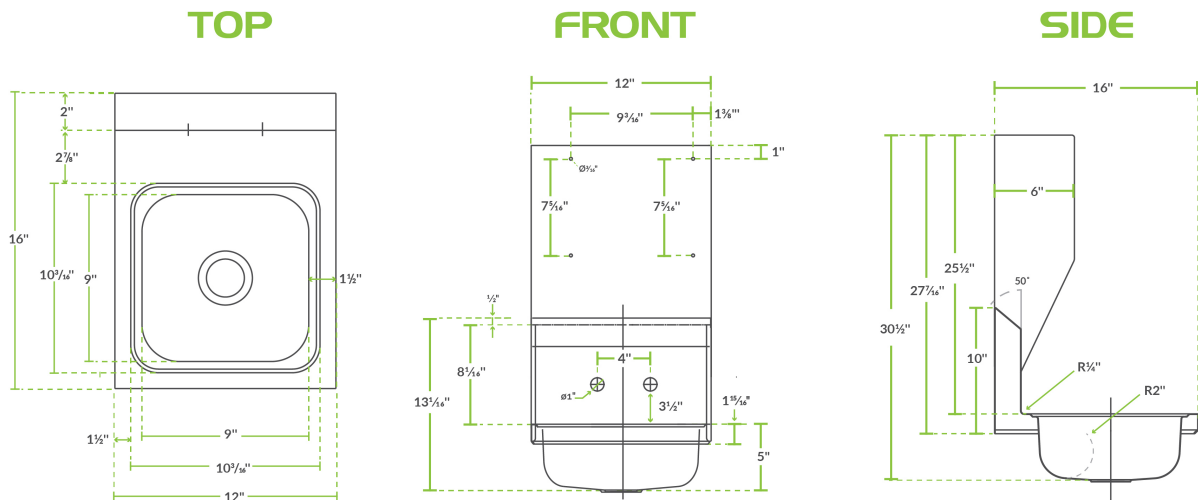

REGENCY
Tables and Sinks

Regency 12" x 16" Wall Mounted Hand Sink with Top Mounted Paper Towel Dispenser

#600HS12DST

Technical Data

Length	12 Inches
Width	16 Inches
Height	30 1/2 Inches
Bowl Depth	4 Inches
Basket Drain Size	1 1/2 Inches
Bowl Front to Back	9 Inches
Bowl Left to Right	9 Inches
Color	Silver
Faucet Centers	4 Inches
Gauge	20 Gauge

Features

- Includes 1 1/2" IPS drain baskets and mounting bracket
- Perfect for hand washing throughout the workday
- 20-gauge type 304 stainless steel
- Single 9" x 9" x 4" bowl
- Features a welded top mounted paper towel dispenser

Certifications

NSF Listed

1/2" Water Connection

Technical Data

Features	Massachusetts Accepted Plumbing Product NSF Listed Paper Towel Dispenser
Installation Type	Wall Mounted
Material	Stainless Steel
Stainless Steel Type	Type 304
Type	Hand Sinks
Water Inlet Size	1/2 Inches

Plan View

Notes & Details

Keep your restaurant up to code without sacrificing space with this Regency 12" x 16" wall mounted hand sink. Each sink comes standard with a single 9" x 9" x 4" bowl. Additionally, this hand sink has two holes punched on 4" centers. This sink offers an economical, 20-gauge type 304 stainless steel construction along its top, bowl, and backsplash. It comes standard with a 1 1/2" IPS drain basket.