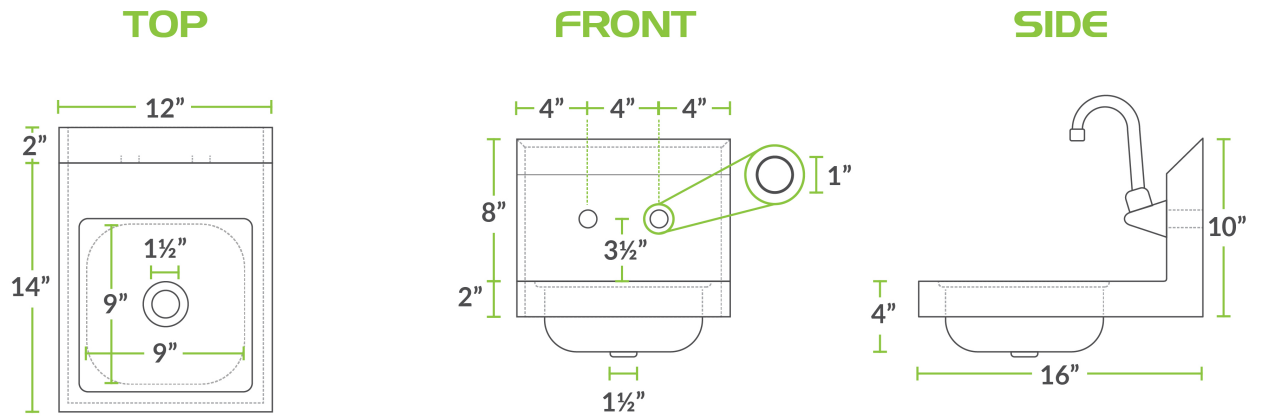

### Technical Data

Length	12 Inches
Width	16 Inches
Height	10 Inches
Bowl Depth	4 Inches
Faucet Height	8 Inches
Bowl Front to Back	9 Inches
Bowl Left to Right	9 Inches
Faucet Centers	4 Inches
Flow Rate	2 GPM
Gauge	20 Gauge

### Features

- 8" gooseneck faucet included
- Perfect for hand washing throughout the workday
- 20-gauge type 304 stainless steel
- Single 9" x 9" x 4" bowl includes 1 1/2" IPS drain basket
- Holes punched on 4" centers; 8" back splash

## Plan View

## Notes & Details

Keep your restaurant up to code without sacrificing space with this Regency HS-12 space saving hand sink. Each sink comes standard with a single 9" x 9" x 4" bowl and a convenient 8" high back splash. Additionally, this hand sink has two holes punched on 4" centers to accept the included Regency 8" gooseneck faucet.