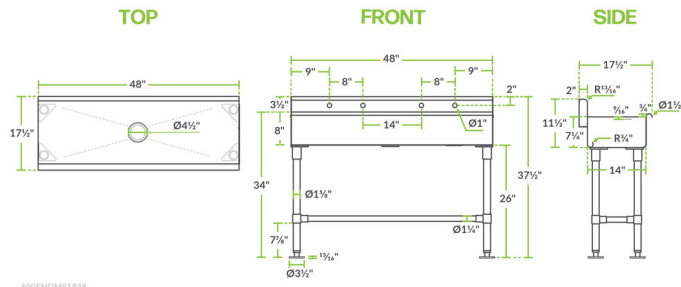

Technical Data

Faucet Centers	8 Inches
Features	Multi-Station
Gauge	16 Gauge
Installation Type	Freestanding
Material	Stainless Steel
Number of Compartments	1 Compartment
Number of Drainboards	None
Stainless Steel Type	Type 304
Type	Hand Sinks

Plan View

Notes & Details

Maintain a sanitary environment in your restaurant, stadium, or manufacturing facility by providing a convenient way for people to quickly wash their hands with this Regency multi-station hand sink for two wall-mounted faucets! Made of rugged 16 gauge type 304 stainless steel, this sink is rust- and corrosion-resistant. It's extremely durable and built for everyday commercial use.

Perfect for industrial applications, the advantage of a multi-station sink is that employees don't have to wait their turn to clean up. This extra wide sink bowl will allow up to two people to use the sink at a time, reducing the amount of time people have to wait in line. This helps to maintain cleanliness in your business and prevent the spread of germs, keeping your employees healthy.

This free-standing sink station includes two sets of holes punched on 8" centers, allowing you to add two compatible faucets (sold separately). Installing compatible wall-mounted gooseneck faucets would be the perfect addition to this sink, as the gooseneck shape provides the right amount of clearance for handwashing. Likewise, the spacious 8" deep sink bowl that is designed to accommodate multiple users for handwashing applications.

The unit's legs are made of stainless steel, and they feature bullet feet that offer 1" of adjustability for convenience. A 3 1/2" high backsplash protects your walls from splashing and water damage. Plus, the included 3 1/2" drain basket keeps your drain clog-free. This unit comes with a 1 1/2" IPS drain connection. For safety, the outer edge of the sink bowl is curled under to eliminate any sharp edges.

WARNING: This product can expose you to chemicals including lead, which are known to the State of California to cause cancer and birth defects or other reproductive harm. For more information, go to www.p65warnings.ca.gov.