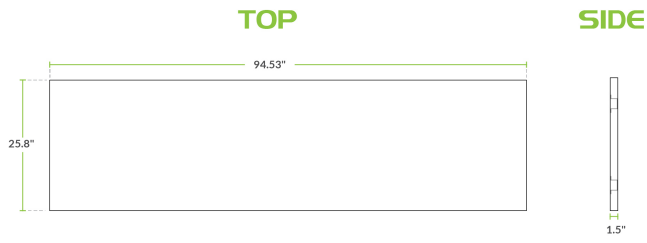

Regency Midshelf for 30" x 96" Enclosed Base Tables

#600EBTMS3096

Technical Data

Type

Midshelves

Features

- Direct replacement for original part
- For use with 30" x 96" enclosed base tables
- Divides the storage area to meet your needs
- 18 gauge 430 stainless steel construction

Plan View

Notes & Details

This Regency midshelf is a perfect replacement for the one that came standard with 30" x 96" enclosed base work tables. The midshelf allows you to divide and organize your storage space to maximum effect, so be sure to replace a broken one promptly.