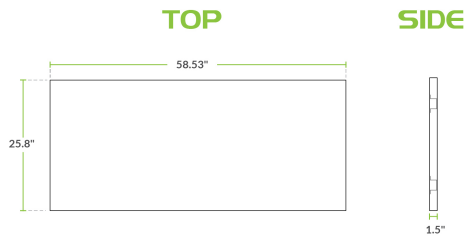

Regency Midshelf for 30" x 60" Enclosed Base Tables

#600EBTMS3060

Technical Data

Type	Midshelves
------	------------

Features

- Direct replacement for original part
- For use with 30" x 60" enclosed base tables
- Divides the storage area to meet your needs
- 18 gauge 430 stainless steel construction

Plan View

Notes & Details

This Regency midshelf is a perfect replacement for the one that came standard with 30" x 60" enclosed base work tables. The midshelf allows you to divide and organize your storage space to maximum effect, so be sure to replace a broken one promptly.