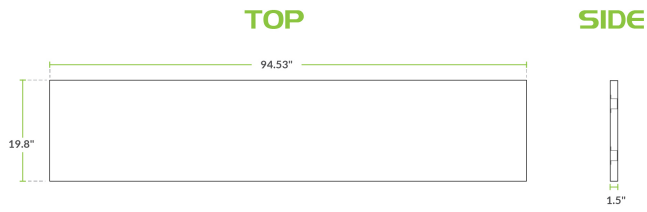

Regency Midshelf for 24" x 96" Enclosed Base Tables

#600EBTMS2496

Technical Data

Type

Midshelves

Features

- Direct replacement for original part
- For use with 24" x 96" enclosed base tables
- Divides the storage area to meet your needs
- 18 gauge 430 stainless steel construction

Plan View

Notes & Details

This Regency midshelf is a perfect replacement for the one that came standard with 24" x 96" enclosed base work tables. The midshelf allows you to divide and organize your storage space to maximum effect, so be sure to replace a broken one promptly.