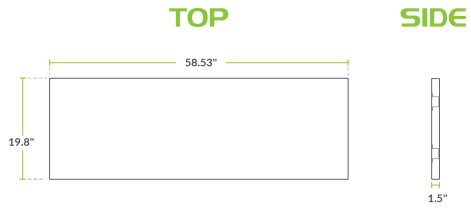

Plan View

Notes & Details

This Regency midshelf is a perfect replacement for the one that came standard with 24" x 60" enclosed base work tables. The midshelf allows you to divide and organize your storage space to maximum effect, so be sure to replace a broken one promptly.

⚠ WARNING: This product can expose you to chemicals including lead, which are known to the State of California to cause cancer, birth defects, or other reproductive harm. For more information, go to www.p65warnings.ca.gov.