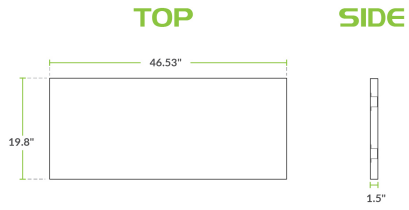

Regency Midshelf for 24" x 48" Enclosed Base Tables

#600EBTMS2448

Technical Data

Type

Midshelves

Features

- Direct replacement for original part
- For use with 24" x 48" enclosed base tables
- Divides the storage area to meet your needs
- 18 gauge 430 stainless steel construction

Plan View

Notes & Details

This Regency midshelf is a perfect replacement for the one that came standard with 24" x 48" enclosed base work tables. The midshelf allows you to divide and organize your storage space to maximum effect, so be sure to replace a broken one promptly.