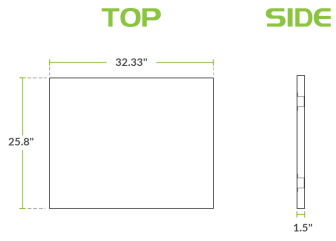

## Regency Midshelf for 30" x 48" Enclosed Base Tables with Drawer

#600EBTM3048R

### Features

- Direct replacement for original part
- For use with 30" x 48" enclosed base tables with drawers
- Divides the storage area to meet your needs
- 18 gauge 430 stainless steel construction

## Notes & Details

This Regency midshelf is a perfect replacement for the one that came standard with 30" x 48" enclosed base work tables with drawer. The midshelf allows you to divide and organize your storage space to maximum effect, so be sure to replace a broken one promptly.