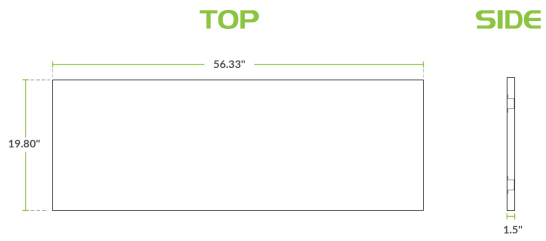

## Regency Midshelf for 24" x 72" Enclosed Base Tables with Drawers

#600EBTM2472R

### Features

- Direct replacement for original part
- For use with 24" x 72" enclosed base tables with drawers
- Divides the storage area to meet your needs
- 18 gauge 430 stainless steel construction

## Plan View

## Notes & Details

This Regency midshelf is a perfect replacement for the one that came standard with 24" x 72" enclosed base work tables with drawers. The midshelf allows you to divide and organize your storage space to maximum effect, so be sure to replace a broken one promptly.