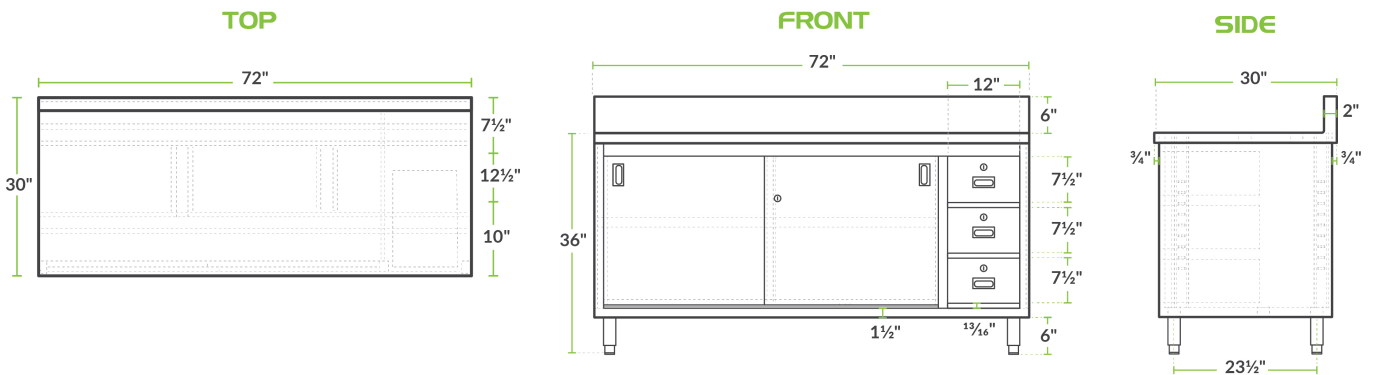

Regency 30" x 72" 16 Gauge Type 304 Stainless Steel Enclosed Base Sliding Door Table with Drawers and 6" Backsplash

#600EBTB3072R

Technical Data

Length	72 Inches
Width	30 Inches
Height	42 Inches
Backsplash Height	6 Inches
Work Surface Height	36 Inches
Backsplash	With Backsplash
Door Style	Sliding
Features	Locking Drawer NSF Listed
Gauge	16 Gauge

Features

- Durable 16 gauge type 304 stainless steel top with 18 gauge type 430 stainless steel body
- Enclosed style body with lockable doors and drawers provides concealed storage
- Large 30" x 72" worktop for plenty of working room
- Two lockable sliding doors include recessed handles
- A 6" backsplash prevents messes from getting onto the wall

Certifications

Technical Data

Number of Doors	2 Doors
Size	30" x 72"
Stainless Steel Type	Type 304
Table Style	Enclosed Base
Tabletop Material	Stainless Steel
Top Capacity	690 lb.

Plan View

Notes & Details

With both ample work space as well as storage space, this Regency 30" x 72" 16 gauge type 304 stainless steel enclosed base table will ensure your establishment is efficient and organized! A large 30" x 72" worktop will give you plenty of room to operate and is made of durable 16 gauge type 304 stainless steel. The open front provides convenient access to the unit's storage compartment below the main work table, providing additional room for storing ingredients or small appliances as needed. The rigid and stable stainless steel midshelf creates two separate storage compartments and it is conveniently adjustable to accommodate your specific needs. With a body made of 18 gauge type 430 stainless steel, this base table is made to hold up to the wear and tear of the busiest kitchens.