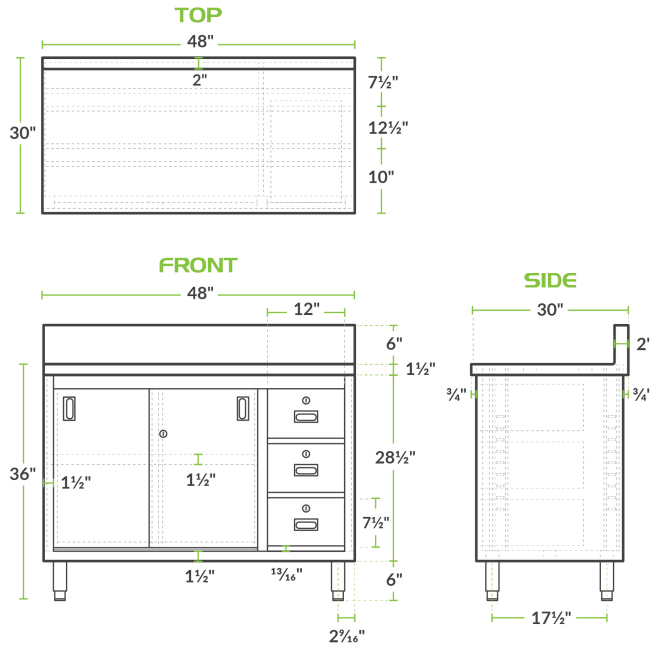

Regency 30" x 48" 16 Gauge Type 304 Stainless Steel Enclosed Base Sliding Door Table with Drawers and 6" Backsplash

#600EBTB3048R

Technical Data

Length	48 Inches
Width	30 Inches
Height	42 Inches
Backsplash Height	6 Inches
Work Surface Height	36 Inches
Backsplash	With Backsplash
Door Style	Sliding
Features	Locking Drawer NSF Listed
Gauge	16 Gauge

Features

- Durable 16 gauge type 304 stainless steel top with 18 gauge type 430 stainless steel body
- Enclosed style body with lockable doors and drawers provides concealed storage
- Large 30" x 48" worktop for plenty of working room
- Two lockable sliding doors include recessed handles
- A 6" backsplash prevents messes from getting onto the wall

Certifications

Technical Data

Number of Doors	2 Doors
Size	30" x 48"
Stainless Steel Type	Type 304
Table Style	Enclosed Base
Tabletop Material	Stainless Steel
Top Capacity	550 lb.

Plan View

Notes & Details

With both ample work space as well as storage space, this Regency 30" x 48" 16 gauge type 304 stainless steel enclosed base table will ensure your establishment is efficient and organized! A large 30" x 48" worktop will give you plenty of room to operate and is made of durable 16 gauge type 304 stainless steel. The open front provides convenient access to the unit's storage compartment below the main work table, providing additional room for storing ingredients or small appliances as needed. The rigid and stable stainless steel midshelf creates two separate storage compartments and it is conveniently adjustable to accommodate your specific needs. With a body made of 18 gauge type 430 stainless steel, this base table is made to hold up to the wear and tear of the busiest kitchens.