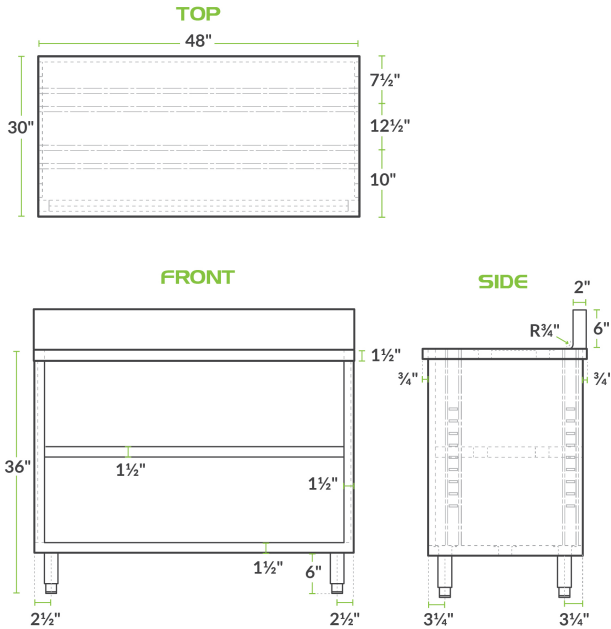

REGENCY
Tables and Sinks

Regency 30" x 48" 16 Gauge Type 304 Stainless Steel Enclosed Base Open Front Table with Adjustable Midshelf and 6" Backsplash

#600EBTB3048

Technical Data

Length	48 Inches
Width	30 Inches
Height	42 Inches
Backsplash Height	6 Inches
Work Surface Height	36 Inches
Backsplash	With Backsplash
Door Style	None
Features	NSF Listed
Gauge	16 Gauge
Size	30" x 48"

Features

- Durable 18 gauge type 430 stainless steel body with 16 gauge type 304 stainless top
- Open front allows for quicker and easier access to supplies
- Adjustable/removable stainless steel midshelf maximizes storage capacity
- Large 30" x 48" worktop for plenty of working room
- A 6" backsplash prevents messes from getting onto the wall

Certifications

Technical Data

Stainless Steel Type	Type 304
Table Style	Enclosed Base
Tabletop Material	Stainless Steel
Top Capacity	690 lb.

Plan View

Notes & Details

With both ample work space as well as storage space, this Regency 30" x 48" 16 gauge type 304 stainless steel enclosed base table will ensure your establishment is efficient and organized! A large 30" x 48" worktop will give you plenty of room to operate and is made of durable 16 gauge type 304 stainless steel. Plus, with a body made of 18 gauge type 430 stainless steel, this enclosed base table is made to hold up to the wear and tear of the busiest kitchens.

The adjustable/removable midshelf allows you to maximize the storage space and fit both large as well as small items. A 4" backsplash prevents any messes from getting onto the wall behind the unit, helping make cleanup easier. The open front design provides quick identification for quicker and easier access to supplies. Bullet style feet easily adjust up and down so that your base can be leveled on uneven surfaces.