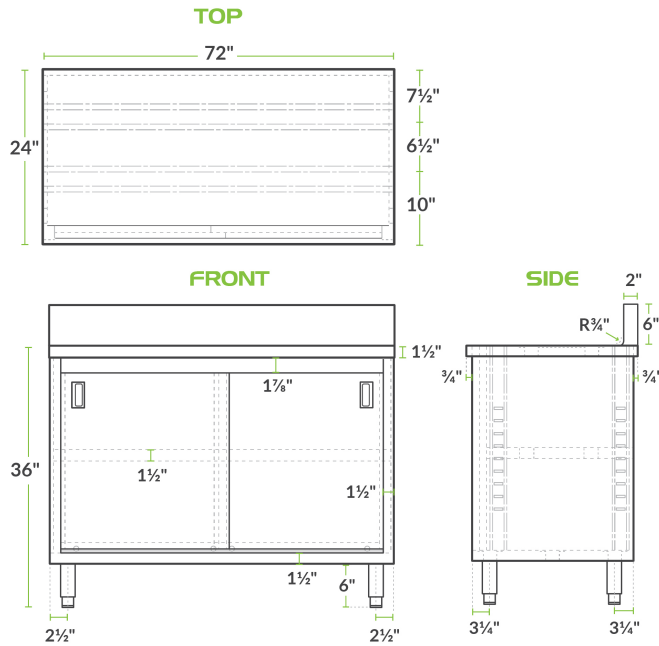

### Technical Data

Length	72 Inches
Width	24 Inches
Height	42 Inches
Backsplash Height	6 Inches
Work Surface Height	36 Inches
Backsplash	With Backsplash
Door Style	Sliding
Features	NSF Listed
Gauge	16 Gauge
Number of Doors	2 Doors

### Features

- Durable 18 gauge type 430 stainless steel body with 16 gauge type 304 stainless top
- Enclosed style body provides concealed storage
- Adjustable/removable stainless steel midshelf maximizes storage capacity
- Two sliding doors include recessed handles
- A 6" backsplash prevents messes from getting onto the wall

## Technical Data

Size	24" x 72"
Stainless Steel Type	Type 304
Table Style	Enclosed Base
Tabletop Material	Stainless Steel
Top Capacity	730 lb.

## Notes & Details

With both ample work space as well as storage space, this Regency 24" x 72" 16 gauge type 304 stainless steel enclosed base table will ensure your establishment is efficient and organized! A large 24" x 72" worktop will give you plenty of room to operate and is made of durable 16 gauge type 304 stainless steel. Plus, with a body made of 18 gauge type 430 stainless steel, this enclosed base table is made to hold up to the wear and tear of the busiest kitchens.