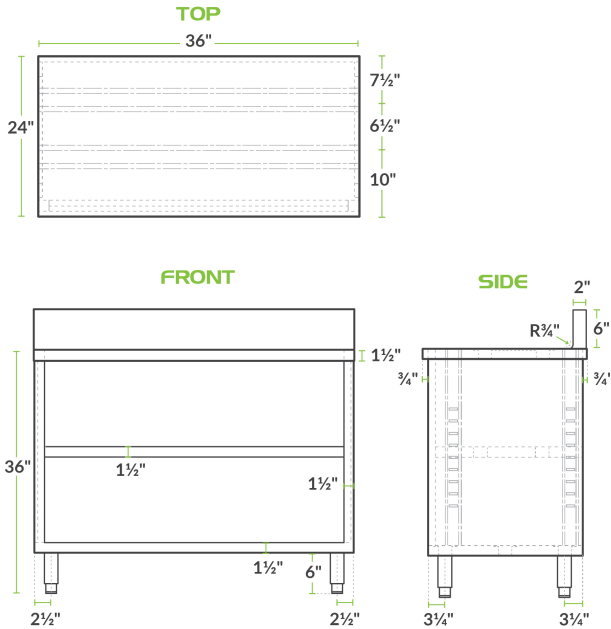

REGENCY
Tables and Sinks

Regency 24" x 36" 16 Gauge Type 304 Stainless Steel Enclosed Base Open Front Table with Adjustable Midshelf and 6" Backsplash

#600EBTB2436

Technical Data

Length	36 Inches
Width	24 Inches
Height	42 Inches
Backsplash Height	6 Inches
Work Surface Height	36 Inches
Backsplash	With Backsplash
Door Style	None
Features	NSF Listed
Gauge	16 Gauge
Size	24" x 36"

Features

- Durable 18 gauge type 430 stainless steel body with 16 gauge type 304 stainless top
- Open front allows for quicker and easier access to supplies
- Adjustable/removable stainless steel midshelf maximizes storage capacity
- Large 24" x 36" worktop for plenty of working room
- A 6" backsplash prevents messes from getting onto the wall

Certifications

Technical Data

Stainless Steel Type	Type 304
Table Style	Enclosed Base
Tabletop Material	Stainless Steel
Top Capacity	575 lb.

Plan View

Notes & Details

With both ample work space as well as storage space, this Regency 24" x 36" 16 gauge type 304 stainless steel enclosed base table will ensure your establishment is efficient and organized! A large 24" x 36" worktop will give you plenty of room to operate and is made of durable 16 gauge type 304 stainless steel. Plus, with a body made of 18 gauge type 430 stainless steel, this enclosed base table is made to hold up to the wear and tear of the busiest kitchens.

The adjustable/removable midshelf allows you to maximize the storage space and fit both large as well as small items. A 6" backsplash prevents any messes from getting onto the wall behind the unit, helping make cleanup easier. The open front design provides quick identification for quicker and easier access to supplies. Bullet style feet easily adjust up and down so that your base can be leveled on uneven surfaces.