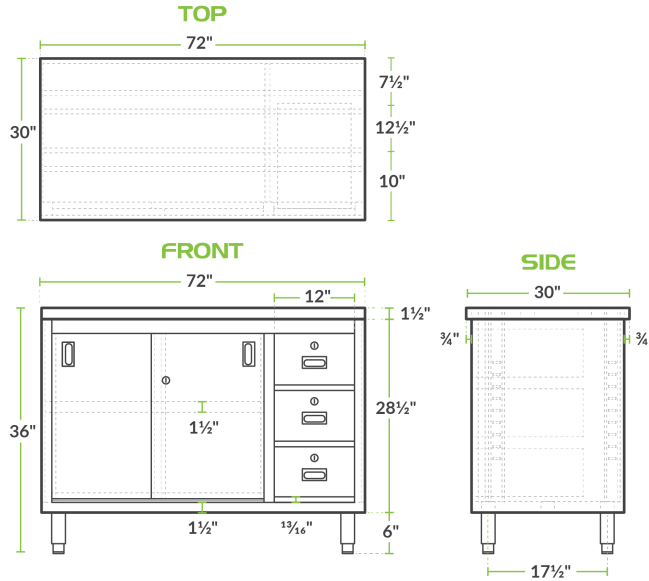

**REGENCY**  
Tables and Sinks

**Regency 30" x 72" 16 Gauge Type 304 Stainless Steel Enclosed Base Sliding Door Table with Drawers**

#600EBT3072R

**Technical Data**

Length	72 Inches
Width	30 Inches
Height	36 Inches
Backsplash Height	Without Backsplash
Work Surface Height	36 Inches
Backsplash	Without Backsplash
Door Style	Sliding
Features	Locking Drawer NSF Listed
Gauge	16 Gauge

**Features**

- Durable 16 gauge type 304 stainless steel top with 18 gauge type 430 stainless steel body
- Enclosed style body with lockable doors and drawers provides concealed storage
- Large 30" x 72" worktop for plenty of working room
- Two lockable sliding doors include recessed handles
- Bullet style feet easily adjust to keep the base level

## Technical Data

Number of Doors	2 Doors
Size	30" x 72"
Stainless Steel Type	Type 304
Table Style	Enclosed Base
Tabletop Material	Stainless Steel
Top Capacity	690 lb.

## Notes & Details

With both ample work space as well as storage space, this Regency 30" x 72" 16 gauge type 304 stainless steel enclosed base table will ensure your establishment is efficient and organized! A large 30" x 72" worktop will give you plenty of room to operate and is made of durable 16 gauge type 304 stainless steel. The open front provides convenient access to the unit's storage compartment below the main work table, providing additional room for storing ingredients or small appliances as needed. The rigid and stable stainless steel midshelf creates two separate storage compartments and it is conveniently adjustable to accommodate your specific needs. With a body made of 18 gauge type 430 stainless steel, this base table is made to hold up to the wear and tear of the busiest kitchens.