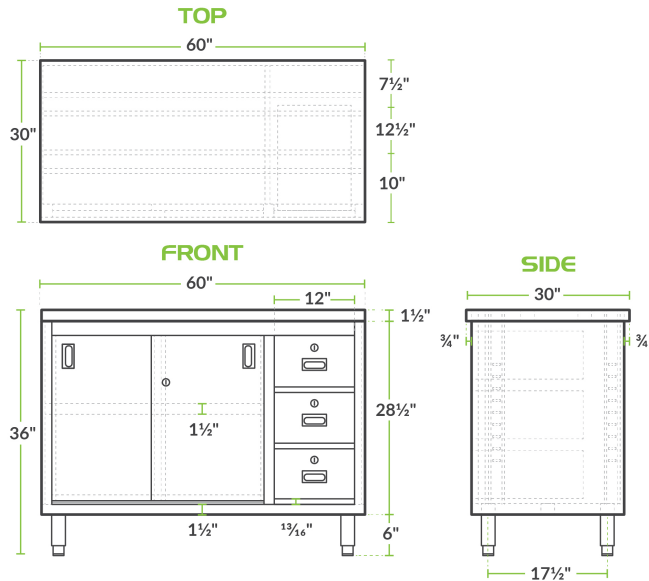

Regency 30" x 60" 16 Gauge Type 304 Stainless Steel Enclosed Base Sliding Door Table with Drawers

#600EBT3060R

Technical Data

Length	60 Inches
Width	30 Inches
Height	36 Inches
Backsplash Height	Without Backsplash
Work Surface Height	36 Inches
Backsplash	Without Backsplash
Door Style	Sliding
Features	Locking Drawer NSF Listed
Gauge	16 Gauge

Features

- Durable 16 gauge type 304 stainless steel top with 18 gauge type 430 stainless steel body
- Enclosed style body with lockable doors and drawers provides concealed storage
- Large 30" x 60" worktop for plenty of working room
- Two lockable sliding doors include recessed handles
- Bullet style feet easily adjust to keep the base level

Certifications

Technical Data

Number of Doors	2 Doors
Size	30" x 60"
Stainless Steel Type	Type 304
Table Style	Enclosed Base
Tabletop Material	Stainless Steel
Top Capacity	600 lb.

Plan View

Notes & Details

With both ample work space as well as storage space, this Regency 30" x 60" 16 gauge type 304 stainless steel enclosed base table will ensure your establishment is efficient and organized! A large 30" x 60" worktop will give you plenty of room to operate and is made of durable 16 gauge type 304 stainless steel. The open front provides convenient access to the unit's storage compartment below the main work table, providing additional room for storing ingredients or small appliances as needed. The rigid and stable stainless steel midshelf creates two separate storage compartments and it is conveniently adjustable to accommodate your specific needs. With a body made of 18 gauge type 430 stainless steel, this base table is made to hold up to the wear and tear of the busiest kitchens.