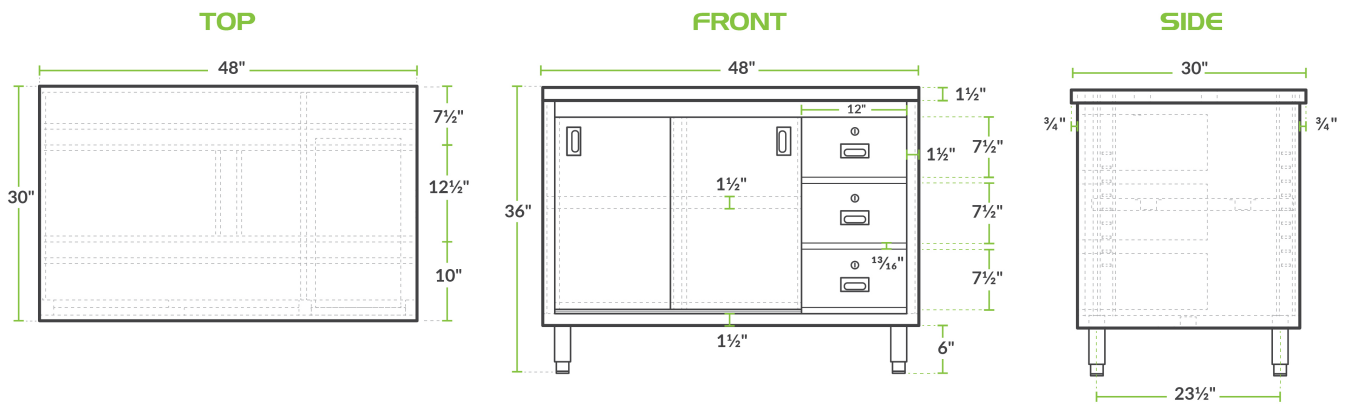

REGENCY
Tables and Sinks

Regency 30" x 48" 16 Gauge Type 304 Stainless Steel Enclosed Base Sliding Door Table with Drawers

#600EBT3048R

Technical Data

Length	48 Inches
Width	30 Inches
Height	36 Inches
Backsplash Height	Without Backsplash
Work Surface Height	36 Inches
Backsplash	Without Backsplash
Door Style	Sliding
Features	Locking Drawer NSF Listed
Gauge	16 Gauge

Features

- Durable 16 gauge type 304 stainless steel top with 18 gauge type 430 stainless steel body
- Enclosed style body with lockable doors and drawers provides concealed storage
- Large 30" x 48" worktop for plenty of working room
- Two lockable sliding doors include recessed handles
- Bullet style feet easily adjust to keep the base level

Certifications

Technical Data

Number of Doors	2 Doors
Size	30" x 48"
Stainless Steel Type	Type 304
Table Style	Enclosed Base
Tabletop Material	Stainless Steel
Top Capacity	550 lb.

Plan View

Notes & Details

With both ample work space as well as storage space, this Regency 30" x 48" 16 gauge type 304 stainless steel enclosed base table will ensure your establishment is efficient and organized! A large 30" x 48" worktop will give you plenty of room to operate and is made of durable 16 gauge type 304 stainless steel. The open front provides convenient access to the unit's storage compartment below the main work table, providing additional room for storing ingredients or small appliances as needed. The rigid and stable stainless steel midshelf creates two separate storage compartments and it is conveniently adjustable to accommodate your specific needs. With a body made of 18 gauge type 430 stainless steel, this base table is made to hold up to the wear and tear of the busiest kitchens.