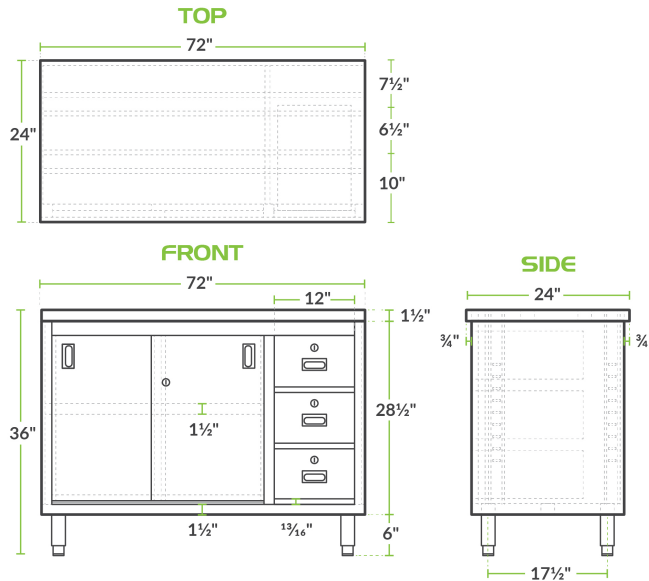

Regency 24" x 72" 16 Gauge Type 304 Stainless Steel Enclosed Base Sliding Door Table with Drawers

#600EBT2472R

Technical Data

Length	72 Inches
Width	24 Inches
Height	36 Inches
Backsplash Height	Without Backsplash
Work Surface Height	36 Inches
Backsplash	Without Backsplash
Door Style	Sliding
Features	Locking Drawer NSF Listed
Gauge	16 Gauge

Features

- Durable 16 gauge type 304 stainless steel top with 18 gauge type 430 stainless steel body
- Enclosed style body with lockable doors and drawers provides concealed storage
- Large 24" x 72" worktop for plenty of working room
- Two lockable sliding doors include recessed handles
- Bullet style feet easily adjust to keep the base level

Certifications

Technical Data

Number of Doors	2 Doors
Size	24" x 72"
Stainless Steel Type	Type 304
Table Style	Enclosed Base
Tabletop Material	Stainless Steel
Top Capacity	620 lb.

Plan View

Notes & Details

With both ample work space as well as storage space, this Regency 24" x 72" 16 gauge type 304 stainless steel enclosed base table will ensure your establishment is efficient and organized! A large 24" x 72" worktop will give you plenty of room to operate and is made of durable 16 gauge type 304 stainless steel. The open front provides convenient access to the unit's storage compartment below the main work table, providing additional room for storing ingredients or small appliances as needed. The rigid and stable stainless steel midshelf creates two separate storage compartments and it is conveniently adjustable to accommodate your specific needs. With a body made of 18 gauge type 430 stainless steel, this base table is made to hold up to the wear and tear of the busiest kitchens.