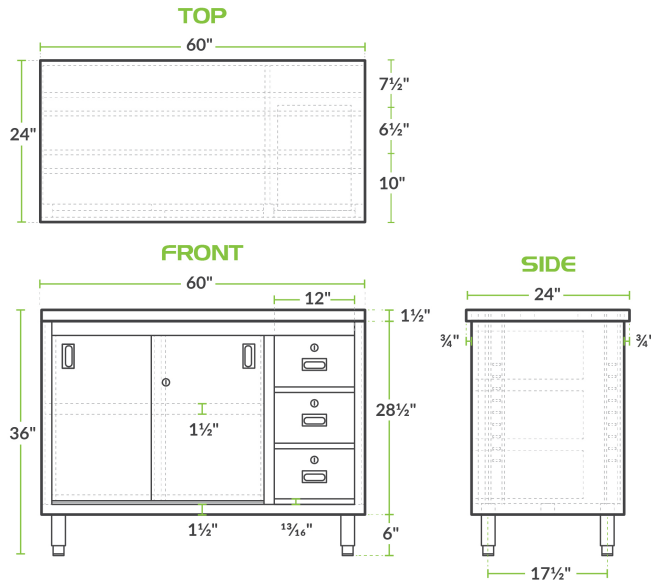

REGENCY
Tables and Sinks

Regency 24" x 60" 16 Gauge Type 304 Stainless Steel Enclosed Base Sliding Door Table with Drawers

#600EBT2460R

Technical Data

Length	60 Inches
Width	24 Inches
Height	36 Inches
Backsplash Height	Without Backsplash
Work Surface Height	36 Inches
Backsplash	Without Backsplash
Door Style	Sliding
Features	Locking Drawer NSF Listed
Gauge	16 Gauge

Features

- Durable 16 gauge type 304 stainless steel top with 18 gauge type 430 stainless steel body
- Enclosed style body with lockable doors and drawers provides concealed storage
- Large 24" x 60" worktop for plenty of working room
- Two lockable sliding doors include recessed handles
- Bullet style feet easily adjust to keep the base level

Certifications

Technical Data

Number of Doors	2 Doors
Size	24" x 60"
Stainless Steel Type	Type 304
Table Style	Enclosed Base
Tabletop Material	Stainless Steel
Top Capacity	550 lb.

Plan View

Notes & Details

With both ample work space as well as storage space, this Regency 24" x 60" 16 gauge type 304 stainless steel enclosed base table will ensure your establishment is efficient and organized! A large 24" x 60" worktop will give you plenty of room to operate and is made of durable 16 gauge type 304 stainless steel. The open front provides convenient access to the unit's storage compartment below the main work table, providing additional room for storing ingredients or small appliances as needed. The rigid and stable stainless steel midshelf creates two separate storage compartments and it is conveniently adjustable to accommodate your specific needs. With a body made of 18 gauge type 430 stainless steel, this base table is made to hold up to the wear and tear of the busiest kitchens.