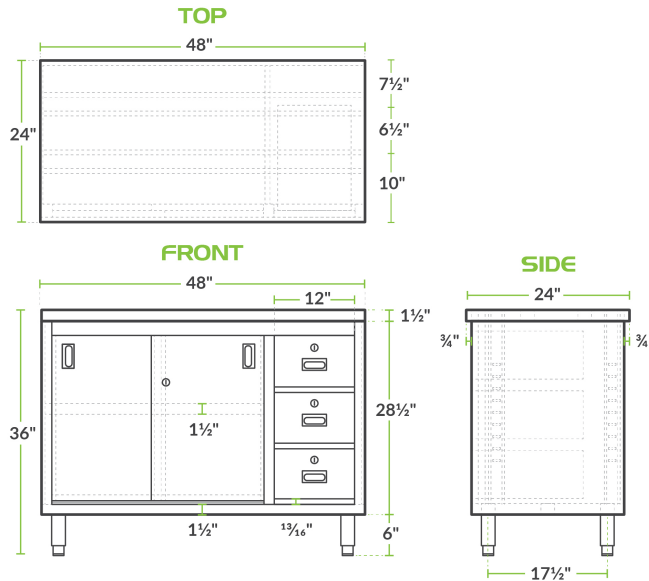

Regency 24" x 48" 16 Gauge Type 304 Stainless Steel Enclosed Base Sliding Door Table with Drawers

#600EBT2448R

Technical Data

Length	48 Inches
Width	24 Inches
Height	36 Inches
Backsplash Height	Without Backsplash
Work Surface Height	36 Inches
Backsplash	Without Backsplash
Door Style	Sliding
Features	Locking Drawer NSF Listed
Gauge	16 Gauge

Features

- Durable 16 gauge type 304 stainless steel top with 18 gauge type 430 stainless steel body
- Enclosed style body with lockable doors and drawers provides concealed storage
- Large 24" x 48" worktop for plenty of working room
- Two lockable sliding doors include recessed handles
- Bullet style feet easily adjust to keep the base level

Certifications

Technical Data

Number of Doors	2 Doors
Size	24" x 48"
Stainless Steel Type	Type 304
Table Style	Enclosed Base
Tabletop Material	Stainless Steel
Top Capacity	500 lb.

Plan View

Notes & Details

With both ample work space as well as storage space, this Regency 24" x 48" 16 gauge type 304 stainless steel enclosed base table will ensure your establishment is efficient and organized! A large 24" x 48" worktop will give you plenty of room to operate and is made of durable 16 gauge type 304 stainless steel. The open front provides convenient access to the unit's storage compartment below the main work table, providing additional room for storing ingredients or small appliances as needed. The rigid and stable stainless steel midshelf creates two separate storage compartments and it is conveniently adjustable to accommodate your specific needs. With a body made of 18 gauge type 430 stainless steel, this base table is made to hold up to the wear and tear of the busiest kitchens.