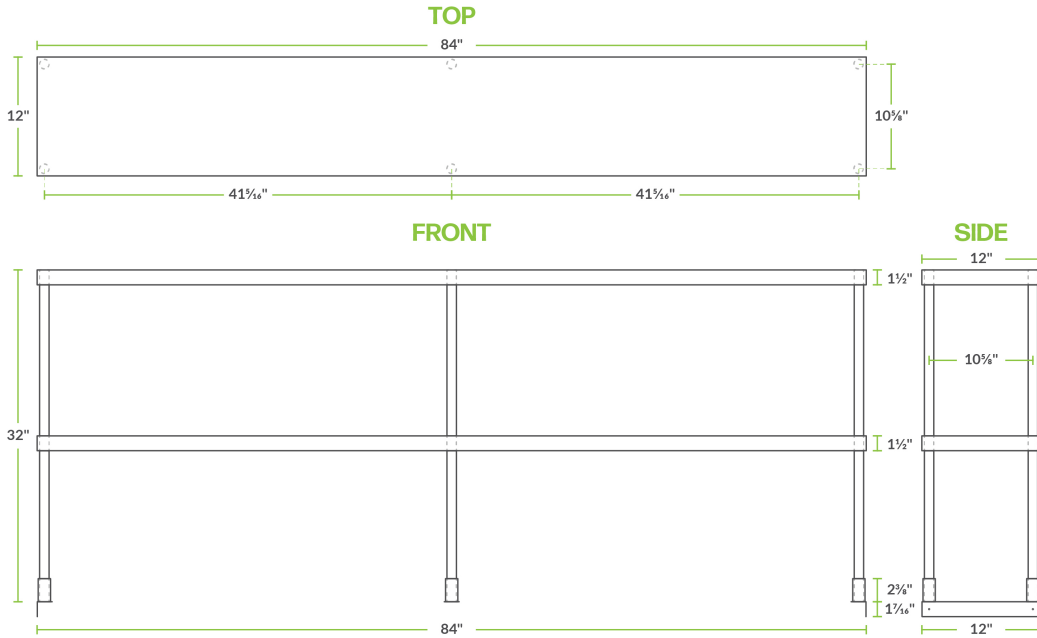

REGENCY
Tables and Sinks

Regency Stainless Steel Double Deck Overshelf - 12" x 84" x 32"

#600DOS1284

Technical Data

| | |
|----------------------|-----------------|
| Length | 84 Inches |
| Width | 12 Inches |
| Height | 32 Inches |
| Adjustable Height | Adjustable |
| Capacity | 520 lb. |
| Features | NSF Listed |
| Gauge | 18 Gauge |
| Material | Stainless Steel |
| Mounting Style | Side Mounted |
| Stainless Steel Type | Type 430 |

Features

- Made of 18 gauge, type 430 stainless steel
- Double shelf design for added capacity and organization
- Top shelf holds up to 520 lb. of weight and bottom shelf holds up to 330 lb.
- Adjustable lower shelf
- Adds valuable storage space to your kitchen

Certifications

Technical Data

| | |
|---------------------|---------|
| Style | Double |
| Top Shelf Capacity | 520 lb. |
| Type | Shelves |
| Undershelf Capacity | 330 lb. |

Plan View

Notes & Details

Add extra storage space and organization to your kitchen with the Regency stainless steel double deck overshelf! This overshelf has two storage shelves to maximize the available space of your kitchen. Its stainless steel construction ensures long-lasting durability to stand up to repeated use, and the whole shelf easily mounts to the end of your table using the "L" brackets and 18 screws provided. For added convenience, two additional set screws are included in this set.

The shelves are made of 18 gauge, type 430 stainless steel for excellent corrosion resistance and durability. The double shelf design adds more capacity than a single shelf and allows you to better organize your spices and seasoning, pans, cotton towels, oven mitts, and other frequently use cooking and preparation items. For great versatility, the top shelf holds up to 520 lb. of weight, and the bottom shelf holds up to 330 lb. This overshelf also ships knocked down and requires assembly.