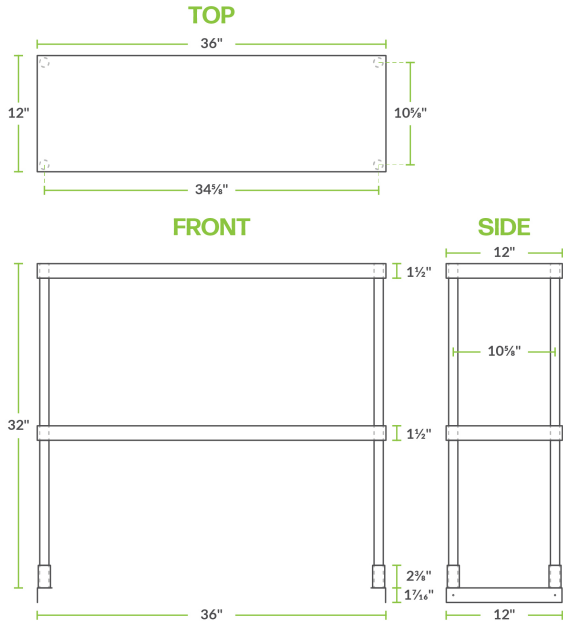

### Technical Data

Length	36 Inches
Width	12 Inches
Height	32 Inches
Adjustable Height	Adjustable
Capacity	350 lb.
Features	NSF Listed
Gauge	18 Gauge
Material	Stainless Steel
Mounting Style	Side Mounted
Product Type	Equipment

### Features

- Made of 18 gauge, type 430 stainless steel
- Double shelf design for added capacity and organization
- Top shelf holds up to 350 lb. of weight and bottom shelf holds up to 220 lb.
- Adjustable lower shelf
- Adds valuable storage space to your kitchen

## Technical Data

Stainless Steel Type	Type 430
Style	Double
Top Shelf Capacity	350 lb.
Type	Shelves
Undershelf Capacity	220 lb.

## Plan View