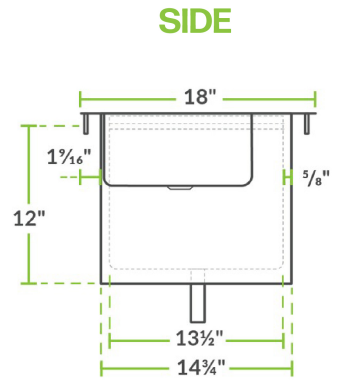

Plan View

600DIHSWIB1821