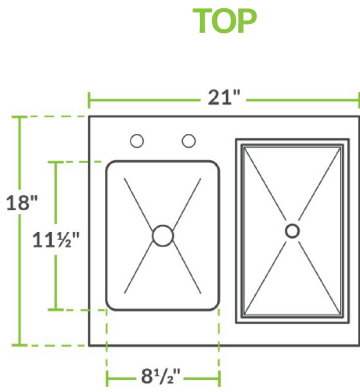

Plan View

600DIHSWIB1821