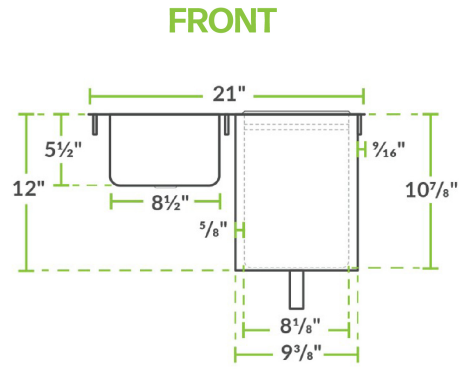

Plan View

600DIHSWIB1821