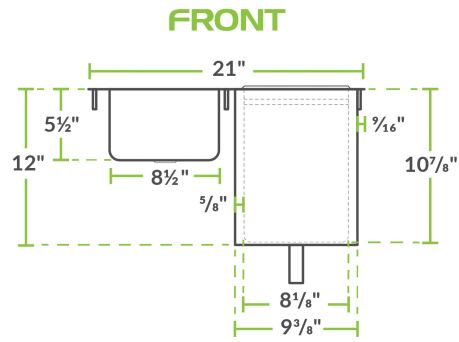

600DIHSWIB1821