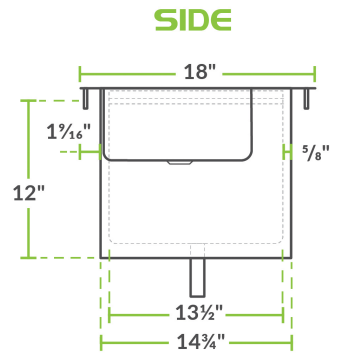

600DIHSWIB1821