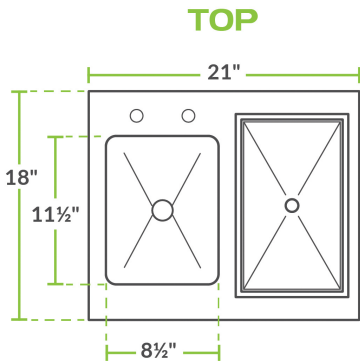

600DIHSWIB1821