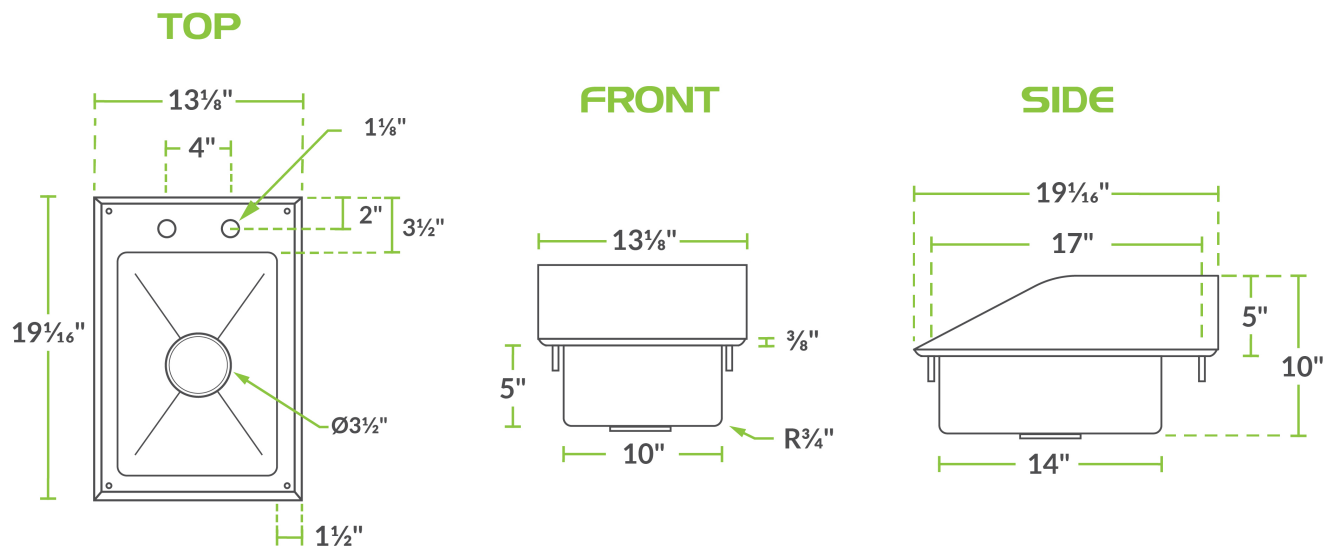

Technical Data

Drain Outlet Size	1 1/2 Inches
Faucet Centers	4 Inches
Features	Massachusetts Accepted Plumbing Product NSF Listed Side Splashes
Gauge	16 Gauge
Installation Type	Drop In
Material	Stainless Steel
Number of Compartments	1 Compartment
Stainless Steel Type	Type 304
Type	Drop-In Sinks

Plan View

Notes & Details

Great for washing, rinsing, and sanitizing, this Regency one compartment 10" x 14" x 5" stainless steel drop-in sink is a versatile addition to your food service operation. Featuring a durable 16 gauge, 304 series stainless steel top with polished 18-gauge 304 series stainless steel bowls, this sink is built to last. Plus, it comes with a 3 1/2" drain baskets to conveniently catch food debris to prevent clogging of the drain.

A back and side splash prevent any soap or water from getting onto the surrounding areas or wall during washing. The compact compartments make this sink ideal for small spaces like concession stands and snack bars. With both hot and cold water capabilities, this drop-in sink is a practical solution in a variety of settings.

⚠ WARNING: This product can expose you to chemicals including Lead and Nickel, which are known to the State of California to cause cancer, birth defects, or other reproductive harm. For more information, go to www.p65warnings.ca.gov.