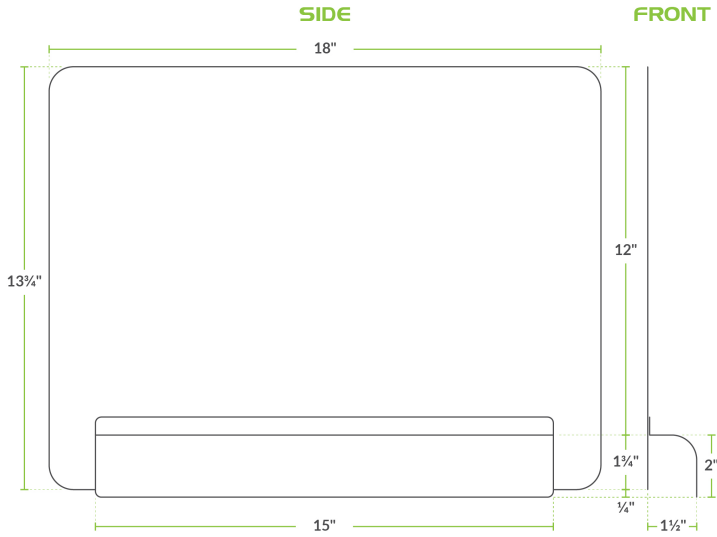

## Regency 18" x 12" Removable Sink Side Splash

#600CSSP1812

### Technical Data

Length	18 Inches
Height	12 Inches
Color	Silver
Gauge	18 Gauge
Material	Stainless Steel
Stainless Steel Type	Type 304
Type	Splash Guards

### Features

- 12" height provides ample surface area to shield splashes
- Constructed of durable 18 gauge type 304 stainless steel
- Quick and easy installation
- Contains water and other products within sink area
- Ideal for maintaining a clean and dry work environment

## Notes & Details

Upgrade your sink set up with the Regency 18" x 12" removable sink side splash. This removable sink side splash provides a shield for unwanted splashes and spills from washing hands or dishes. The 12" height provides ample surface area for water and product containment, keeping your kitchen surfaces dry and protected.