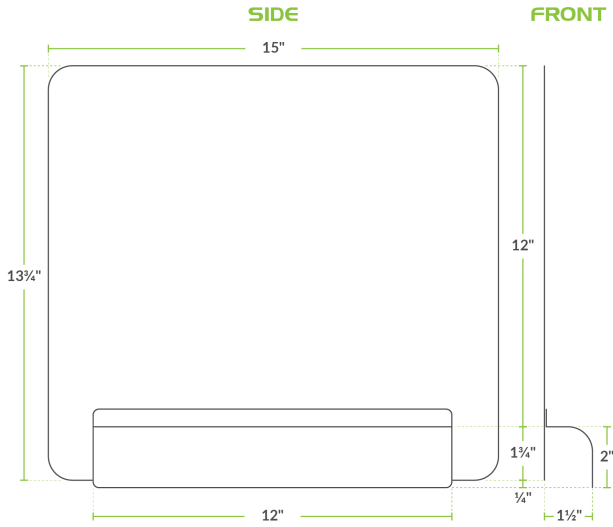

## Regency 15" x 12" Removable Sink Side Splash

#600CSSP1512

### Technical Data

Length	15 Inches
Height	12 Inches
Color	Silver
Gauge	18 Gauge
Material	Stainless Steel
Stainless Steel Type	Type 304
Type	Splash Guards

### Features

- 12" height provides ample surface area to shield splashes
- Constructed of durable 18 gauge type 304 stainless steel
- Quick and easy installation
- Contains water and other products within sink area
- Ideal for maintaining a clean and dry work environment

## Notes & Details

Upgrade your sink set up with the Regency 15" x 12" removable sink side splash. This removable sink side splash provides a shield for unwanted splashes and spills from washing hands or dishes. The 12" height provides ample surface area for water and product containment, keeping your kitchen surfaces dry and protected.