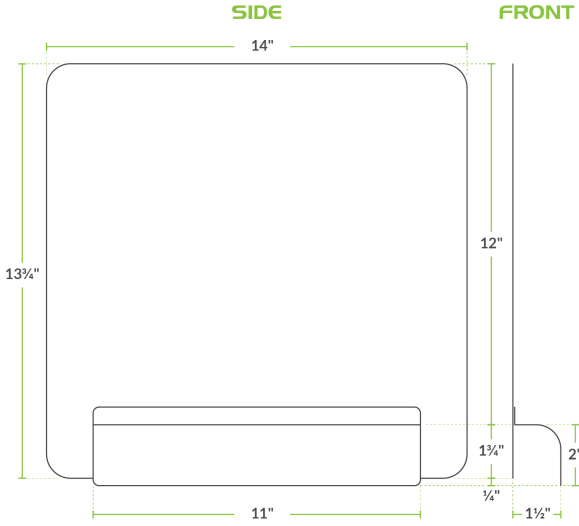

Regency 14" x 12" Removable Sink Side Splash

#600CSSP1412

Technical Data

Length	14 Inches
Height	12 Inches
Color	Silver
Gauge	18 Gauge
Material	Stainless Steel
Stainless Steel Type	Type 304
Type	Splash Guards

Features

- 12" height provides ample surface area to shield splashes
- Constructed of durable 18 gauge type 304 stainless steel
- Quick and easy installation
- Contains water and other products within sink area
- Ideal for maintaining a clean and dry work environment

Plan View

Notes & Details

Upgrade your sink set up with the Regency 14" x 12" removable sink side splash. This removable sink side splash provides a shield for unwanted splashes and spills from washing hands or dishes. The 12" height provides ample surface area for water and product containment, keeping your kitchen surfaces dry and protected.