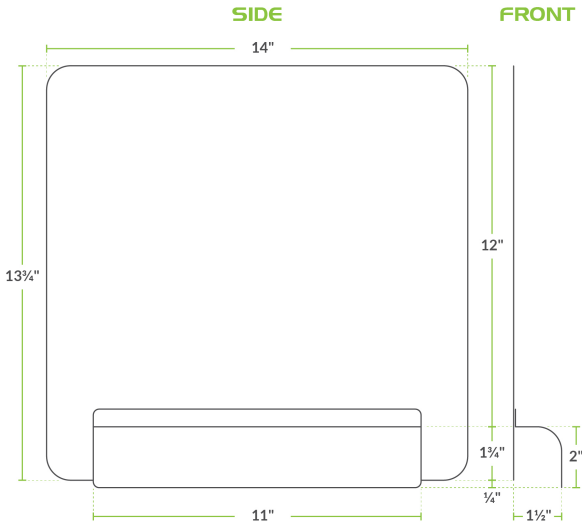

Regency 14" x 12" Removable Sink Side Splash

#600CSSP1412

Technical Data

Length	14 Inches
Height	12 Inches
Color	Silver
Gauge	18 Gauge
Material	Stainless Steel
Stainless Steel Type	Type 304
Type	Splash Guards

Features

- 12" height provides ample surface area to shield splashes
- Constructed of durable 18 gauge type 304 stainless steel
- Quick and easy installation
- Contains water and other products within sink area
- Ideal for maintaining a clean and dry work environment

Plan View

Notes & Details

Upgrade your sink set up with the Regency 14" x 12" removable sink side splash. This removable sink side splash provides a shield for unwanted splashes and spills from washing hands or dishes. The 12" height provides ample surface area for water and product containment, keeping your kitchen surfaces dry and protected.