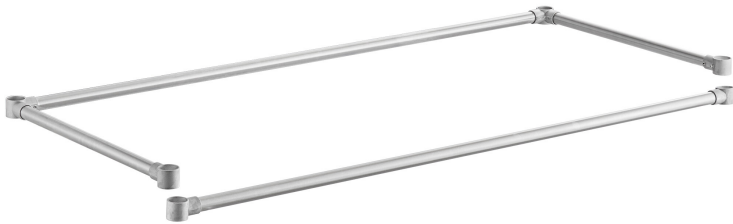

## Regency 67" Side Sink Cross Brace - 2/Set

#600CB28SS

### Technical Data

Width	67 Inches
Depth	26 3/8 Inches
Application	Sinks and Plumbing
Color	Silver
Gauge	20 Gauge
Stainless Steel Type	Type 304
Type	Cross Braces

### Features

- Replacement cross brace for Regency 115" sink
- 20 gauge, 304 series stainless steel construction
- Durable design
- Includes 2 side bracings with 4 aluminum joint sockets
- Mounts on sink sides

## Notes & Details

Designed to add outstanding support and increased stability to your Regency commercial sink, this side cross bracing set serves as an essential accessory that can also extend the life of the sink. In addition to a 304 series stainless steel finish that matches the rest of the sink's body, 20 gauge construction ensures unparalleled durability and effortless cleaning. This set is compatible with the Regency 115" 16-gauge stainless steel three compartment commercial sink.