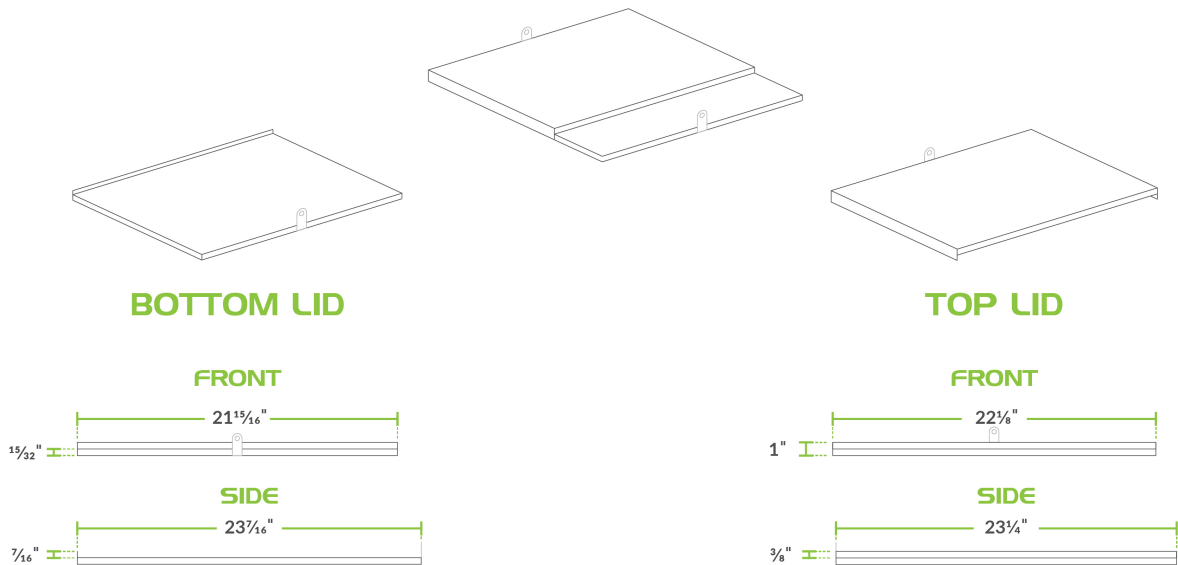

Regency 48" Beer Box Sliding Lid with Padlock and 2 Keys

#600BBSC2247

Technical Data

Length	48 Inches
Width	24 Inches
Color	Silver
Features	NSF Listed
Material	Stainless Steel
Type	Ice Bin Covers

Features

- For use with Regency 48" beer box
- Durable stainless steel construction
- Includes padlock and two keys
- Protects and secures contents inside between uses
- Slows the melting process with excellent cold retention

Certifications

Plan View

Notes & Details

Protect and store your operation's alcohol supply with this Regency beer box sliding lid. For use with the 48" beer box, this innovative cover keeps your signature drink operations securely stored in between applications. Made of type 304 stainless steel, this lid offers exceptional durability and corrosion-resistance as well as better cold retention. Simply slide the lid open to access drinks for convenient use. A padlock and two keys are included for added security, and the stainless steel construction matches the box.