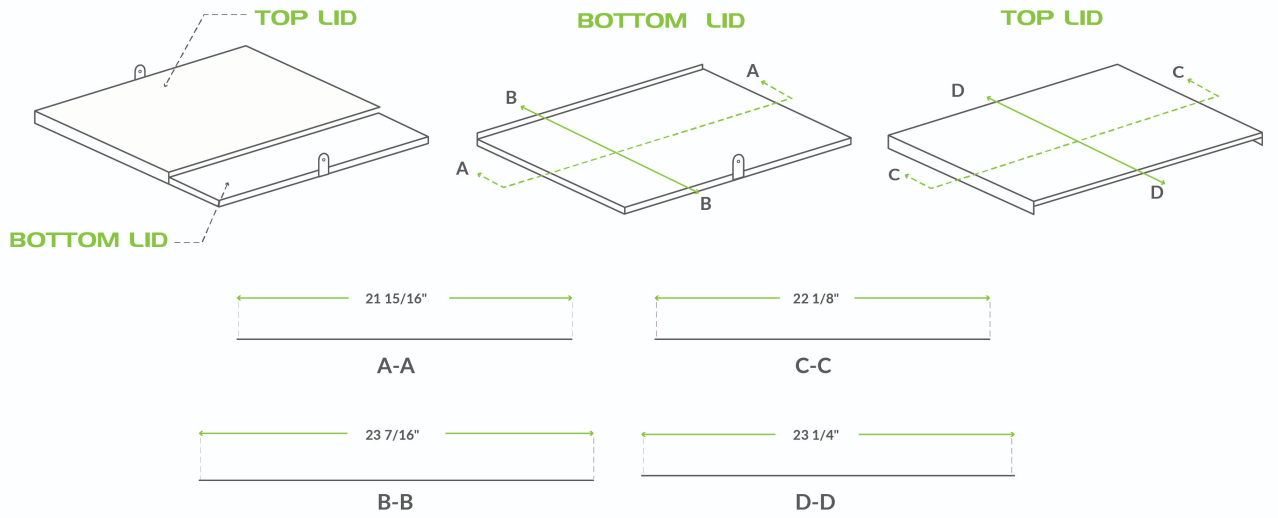

Regency 48" Beer Box Sliding Lid with Padlock and 2 Keys

#600BBSC2247

Technical Data

Length	48 Inches
Width	24 Inches
Color	Silver
Features	NSF Listed
Material	Stainless Steel
Type	Ice Bin Covers

Features

- For use with Regency 48" beer box
- Durable stainless steel construction
- Includes padlock and two keys
- Protects and secures contents inside between uses
- Slows the melting process with excellent cold retention

Certifications

Plan View

Notes & Details

Protect and store your operation's alcohol supply with this Regency beer box sliding lid. For use with the 48" beer box, this innovative cover keeps your signature drink operations securely stored in between applications. Made of type 304 stainless steel, this lid offers exceptional durability and corrosion-resistance as well as better cold retention. Simply slide the lid open to access drinks for convenient use. A padlock and two keys are included for added security, and the stainless steel construction matches the box.