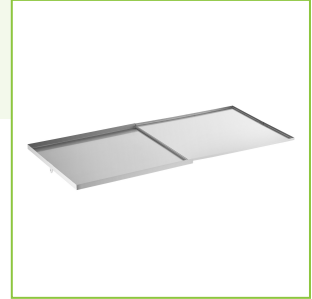

Regency 48" Beer Box Sliding Lid with Padlock and 2 Keys

#600BBSC2247

Technical Data

Length	48 Inches
Width	24 Inches
Color	Silver
Features	NSF Listed
Material	Stainless Steel
Type	Ice Bin Covers

Features

- For use with Regency 48" beer box
- Durable stainless steel construction
- Includes padlock and two keys
- Protects and secures contents inside between uses
- Slows the melting process with excellent cold retention

Certifications

Plan View

Notes & Details

Protect and store your operation's alcohol supply with this Regency beer box sliding lid. For use with the 48" beer box, this innovative cover keeps your signature drink operations securely stored in between applications. Made of type 304 stainless steel, this lid offers exceptional durability and corrosion-resistance as well as better cold retention. Simply slide the lid open to access drinks for convenient use. A padlock and two keys are included for added security, and the stainless steel construction matches the box.