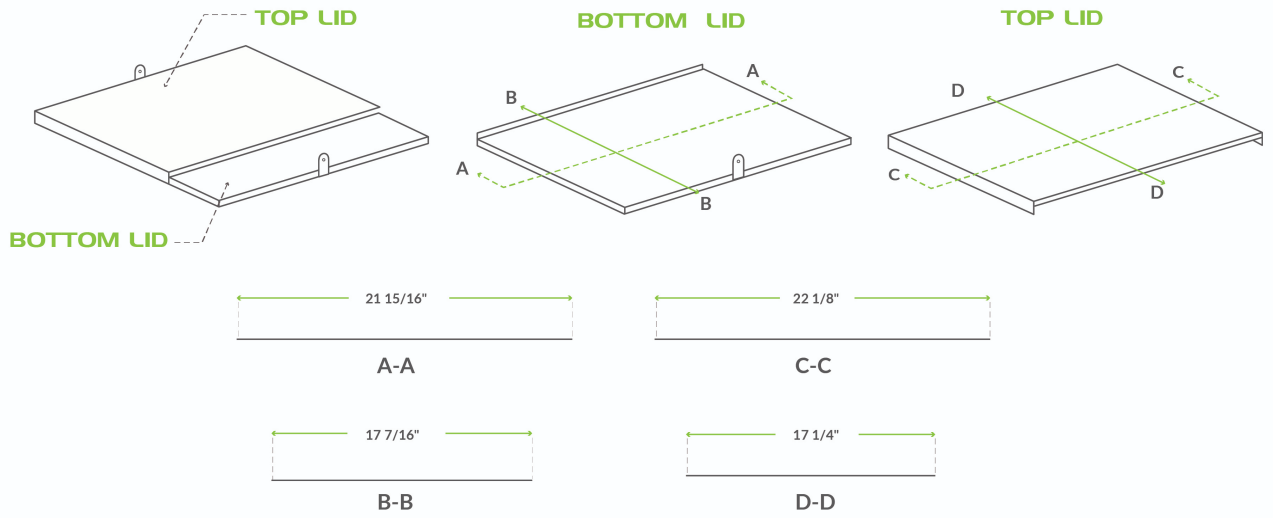

Regency 36" Beer Box Sliding Lid with Padlock and 2 Keys

#600BBSC2235

Technical Data

Length	36 Inches
Width	24 Inches
Color	Silver
Features	NSF Listed
Material	Stainless Steel
Type	Ice Bin Covers

Features

- For use with Regency 36" beer box
- Durable stainless steel construction
- Includes padlock and two keys
- Protects and secures contents inside between uses
- Slows the melting process with excellent cold retention

Certifications

Plan View

Notes & Details

Protect and store your operation's alcohol supply with this Regency beer box sliding lid. For use with the 36" beer box, this innovative cover keeps your signature drink operations securely stored in between applications. Made of type 304 stainless steel, this lid offers exceptional durability and corrosion-resistance as well as better cold retention. Simply slide the lid open to access drinks for convenient use. A padlock and two keys are included for added security, and the stainless steel construction matches the box.