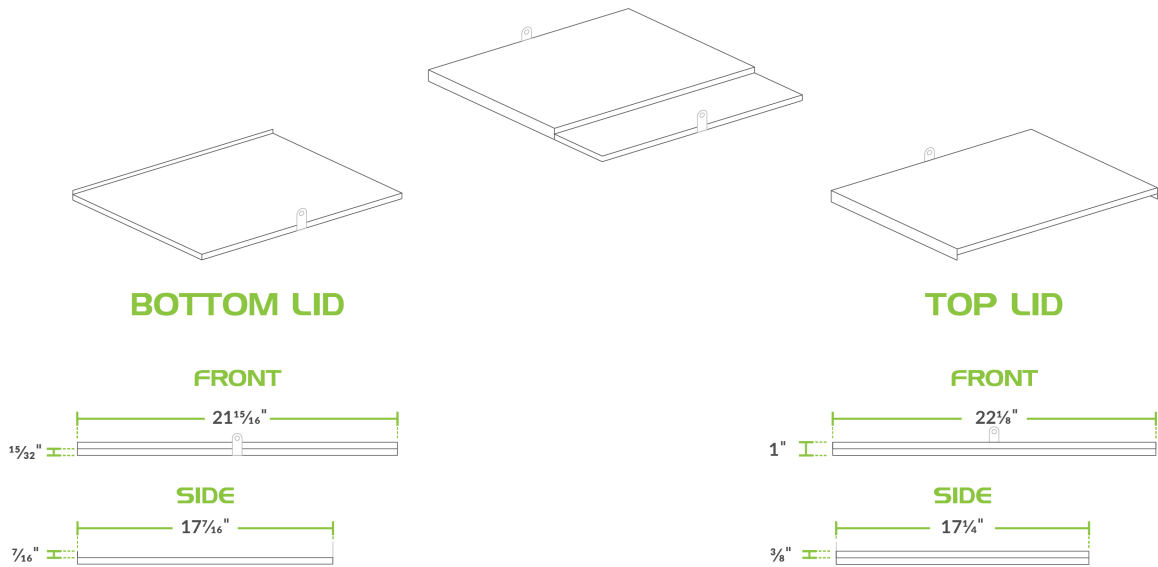

Regency 36" Beer Box Sliding Lid with Padlock and 2 Keys

#600BBSC2235

Technical Data

Length	36 Inches
Width	24 Inches
Color	Silver
Features	NSF Listed
Material	Stainless Steel
Type	Ice Bin Covers

Features

- For use with Regency 36" beer box
- Durable stainless steel construction
- Includes padlock and two keys
- Protects and secures contents inside between uses
- Slows the melting process with excellent cold retention

Certifications

Plan View

Notes & Details

Protect and store your operation's alcohol supply with this Regency beer box sliding lid. For use with the 36" beer box, this innovative cover keeps your signature drink operations securely stored in between applications. Made of type 304 stainless steel, this lid offers exceptional durability and corrosion-resistance as well as better cold retention. Simply slide the lid open to access drinks for convenient use. A padlock and two keys are included for added security, and the stainless steel construction matches the box.