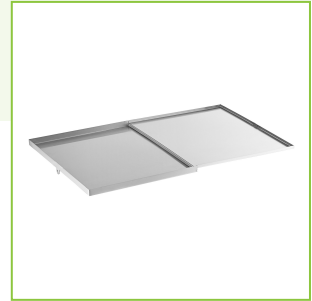

Regency 36" Beer Box Sliding Lid with Padlock and 2 Keys

#600BBSC2235

Technical Data

Length	36 Inches
Width	24 Inches
Color	Silver
Features	NSF Listed
Material	Stainless Steel
Type	Ice Bin Covers

Features

- For use with Regency 36" beer box
- Durable stainless steel construction
- Includes padlock and two keys
- Protects and secures contents inside between uses
- Slows the melting process with excellent cold retention

Certifications

Plan View

Notes & Details

Protect and store your operation's alcohol supply with this Regency beer box sliding lid. For use with the 36" beer box, this innovative cover keeps your signature drink operations securely stored in between applications. Made of type 304 stainless steel, this lid offers exceptional durability and corrosion-resistance as well as better cold retention. Simply slide the lid open to access drinks for convenient use. A padlock and two keys are included for added security, and the stainless steel construction matches the box.