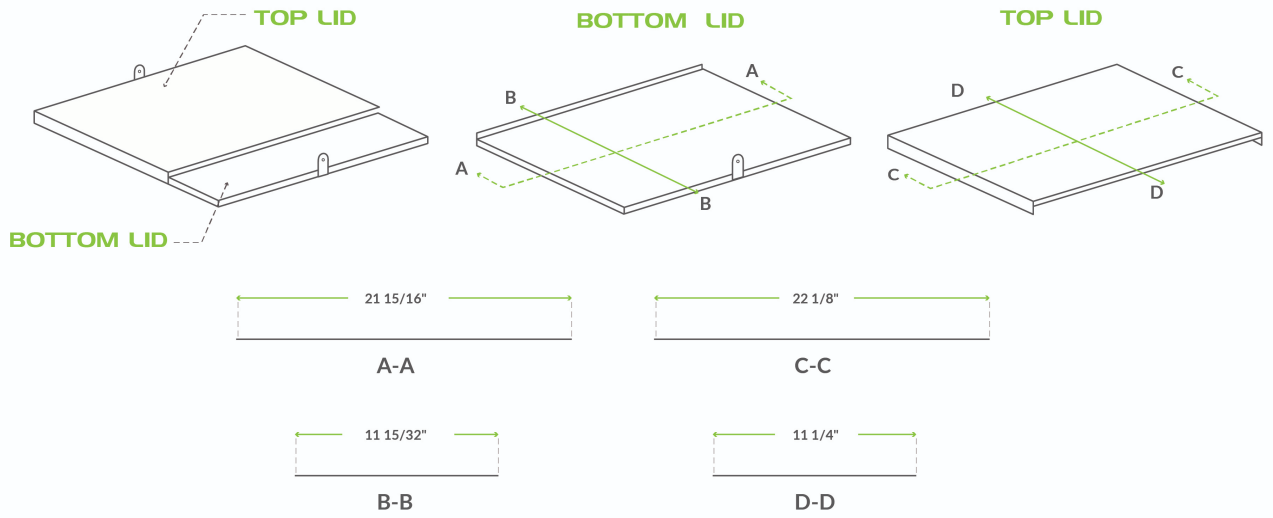

### Technical Data

Length	24 Inches
Width	24 Inches
Color	Silver
Features	NSF Listed
Material	Stainless Steel
Type	Ice Bin Covers

### Features

- For use with Regency 24" beer box
- Durable stainless steel construction
- Includes padlock and two keys
- Protects and secures contents inside between uses
- Slows the melting process with excellent cold retention

### Certifications

Plan View

Notes & Details

Protect and store your operation's alcohol supply with this Regency beer box sliding lid. For use with the 24" beer box, this innovative cover keeps your signature drink operations securely stored in between applications. Made of type 304 stainless steel, this lid offers exceptional durability and corrosion-resistance as well as better cold retention. Simply slide the lid open to access drinks for convenient use. A padlock and two keys are included for added security, and the stainless steel construction matches the box.