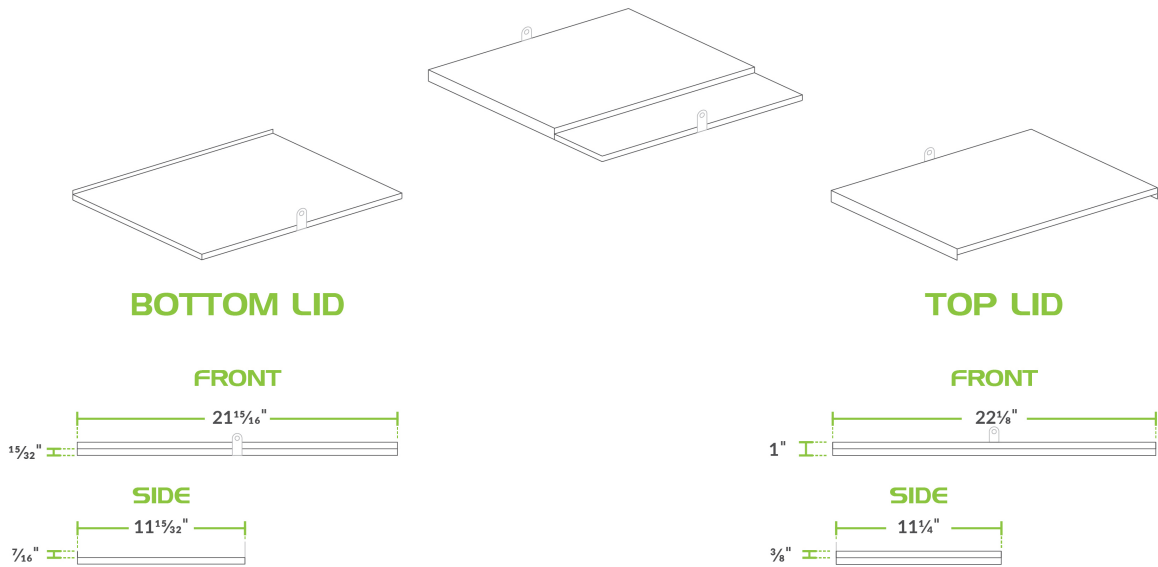

## Regency 24" Beer Box Sliding Lid with Padlock and 2 Keys

#600BBSC2223

### Technical Data

Length	24 Inches
Width	24 Inches
Color	Silver
Features	NSF Listed
Material	Stainless Steel
Type	Ice Bin Covers

### Features

- For use with Regency 24" beer box
- Durable stainless steel construction
- Includes padlock and two keys
- Protects and secures contents inside between uses
- Slows the melting process with excellent cold retention

### Certifications

Plan View

Notes & Details

Protect and store your operation's alcohol supply with this Regency beer box sliding lid. For use with the 24" beer box, this innovative cover keeps your signature drink operations securely stored in between applications. Made of type 304 stainless steel, this lid offers exceptional durability and corrosion-resistance as well as better cold retention. Simply slide the lid open to access drinks for convenient use. A padlock and two keys are included for added security, and the stainless steel construction matches the box.