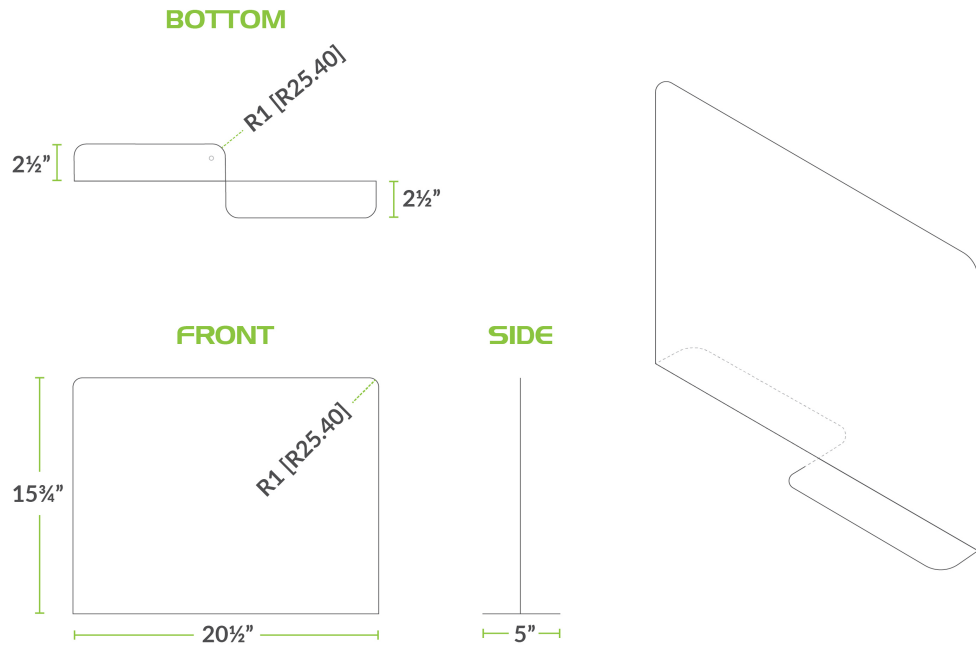

Regency Stainless Steel 20" x 5" Beer Box Divider

#600BBD2016

Technical Data

Type	Partitions
------	------------

Features

- Creates separate compartments within the beer box
- Separates different types of beer, soda, and other bottled beverages
- Removable, made from durable, corrosion-resistant stainless steel
- Fits Regency beer boxes

Plan View

Notes & Details

This stainless steel beer box divider is a great way to keep the interior of your unit organized and partitioned for easier service. Keep beer separate from sodas or seltzers, or organize different flavors or styles of beverage so that your staff and customers can find what they need. The divider is removable so that you can take out and add partitions as needed, and place them where it's most convenient. And since it's made from corrosion-resistant stainless steel, you can be sure that it will stand up to years of use. It's suitable for use in Regency beer boxes.