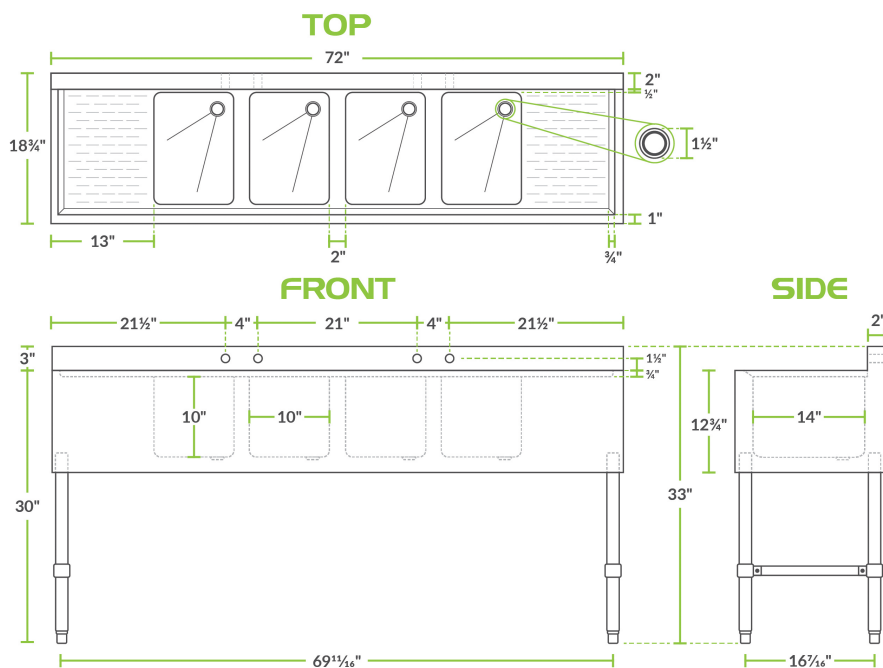

REGENCY
Tables and Sinks

Regency 4 Bowl Underbar Sink with Two Drainboards - 72" x 18 3/4"

#600B41014213

Technical Data

Length	72 Inches
Width	18 3/4 Inches
Height	33 Inches
Drainboard Length	13 Inches
Bowl Depth	10 Inches
Backsplash Height	3 Inches
Backsplash	With Backsplash
Bowl Front to Back	14 Inches
Bowl Left to Right	10 Inches
Gauge	18 Gauge

Features

- Durable stainless steel construction
- Four 2" drains (1 1/2" IPS) with drain baskets included
- Deep bowls accommodate tall glasses and pitchers
- With galvanized legs and bullet feet
- Two drainboards and enough room for two employees to work

Certifications

Technical Data

Features	Massachusetts Accepted Plumbing Product NSF Listed
Leg Construction	Galvanized Steel
Material	Stainless Steel
Number of Compartments	4 Compartments
Number of Drainboards	2 Drainboards
Stainless Steel Type	Type 304
Type	Bar Sinks

Plan View

600B41014213

Notes & Details

This 4-bowl bar sink is designed to allow two employees to work at the sink simultaneously and features 4" centers. This can greatly increase the efficiency at your bar! The deep, 10" sink bowls accommodate all types of glasses, including pitchers! As an added convenience, it features a 3" high backsplash to keep your bar better protected from accidental spills.