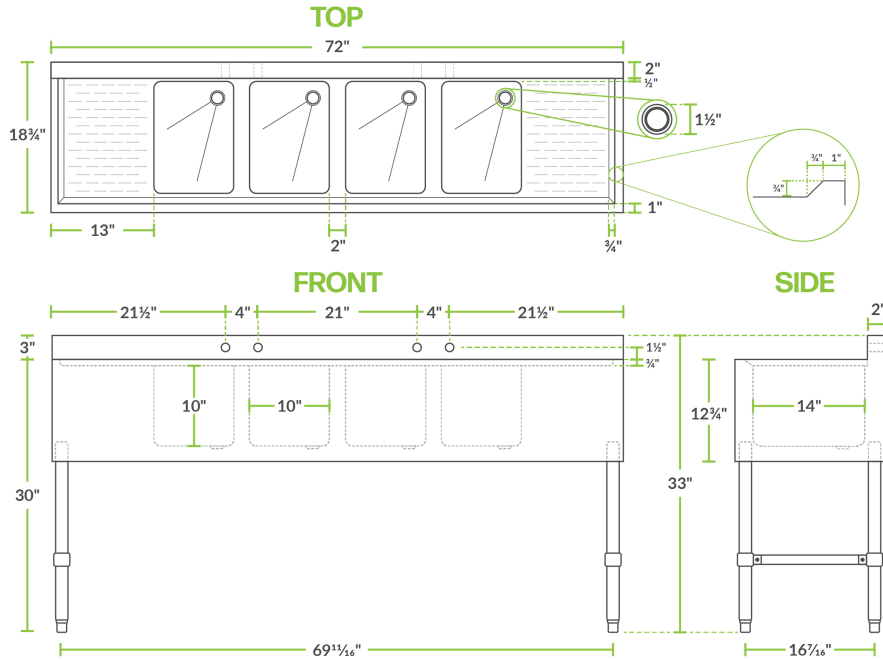

REGENCY
Tables and Sinks

Regency 4 Bowl Underbar Sink with Two Drainboards - 72" x 18 3/4"

#600B41014213

Technical Data

Length	72 Inches
Width	18 3/4 Inches
Height	33 Inches
Drainboard Length	13 Inches
Bowl Depth	10 Inches
Backsplash Height	3 Inches
Backsplash	With Backsplash
Bowl Front to Back	14 Inches
Bowl Left to Right	10 Inches
Gauge	18 Gauge

Features

- Durable stainless steel construction
- Four 2" drains (1 1/2" IPS) with drain baskets included
- Deep bowls accommodate tall glasses and pitchers
- With galvanized legs and bullet feet
- Two drainboards and enough room for two employees to work

Certifications

Technical Data

Features	Massachusetts Accepted Plumbing Product NSF Listed
Leg Construction	Galvanized Steel
Material	Stainless Steel
Number of Compartments	4 Compartments
Number of Drainboards	2 Drainboards
Stainless Steel Type	Type 304
Type	Bar Sinks

Plan View

600B41014213

Notes & Details

This 4-bowl bar sink is designed to allow two employees to work at the sink simultaneously and features 4" centers. This can greatly increase the efficiency at your bar! The deep, 10" sink bowls accommodate all types of glasses, including pitchers! As an added convenience, it features a 3" high backsplash to keep your bar better protected from accidental spills.