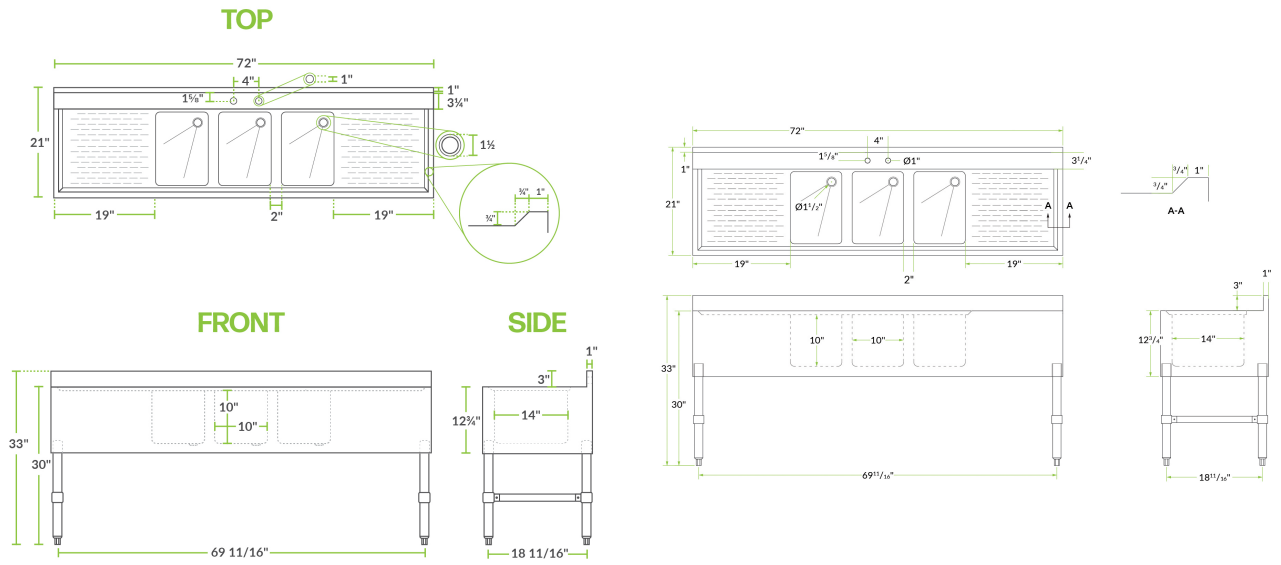

Technical Data

Features	Massachusetts Accepted Plumbing Product NSF Listed
Gauge	18 Gauge
Leg Construction	Galvanized Steel
Material	Stainless Steel
Number of Compartments	3 Compartments
Number of Drainboards	2 Drainboards
Stainless Steel Type	Type 304
Type	Bar Sinks

Plan View

600B32172219

Notes & Details

This 3-bowl underbar sink comes standard with two 19" drainboards for efficient washing and drying of your barware. The three deep, 10" sink bowls accommodate all types of glasses, including pitchers and tall glasses. As an added convenience, it features a 3" high backsplash to keep your bar better protected. This 3-bowl underbar sink has holes punched on 4" centers.

This sink offers a durable 18-gauge type 304 stainless steel construction along its top, bowl, and back, in addition to a 20-gauge type 304 stainless steel apron. For maximum stability, it has 16-gauge galvanized steel legs with plastic bullet feet.

WARNING: This product can expose you to chemicals including lead, which are known to the State of California to cause cancer, birth defects, or other reproductive harm. For more information, go to www.p65warnings.ca.gov.